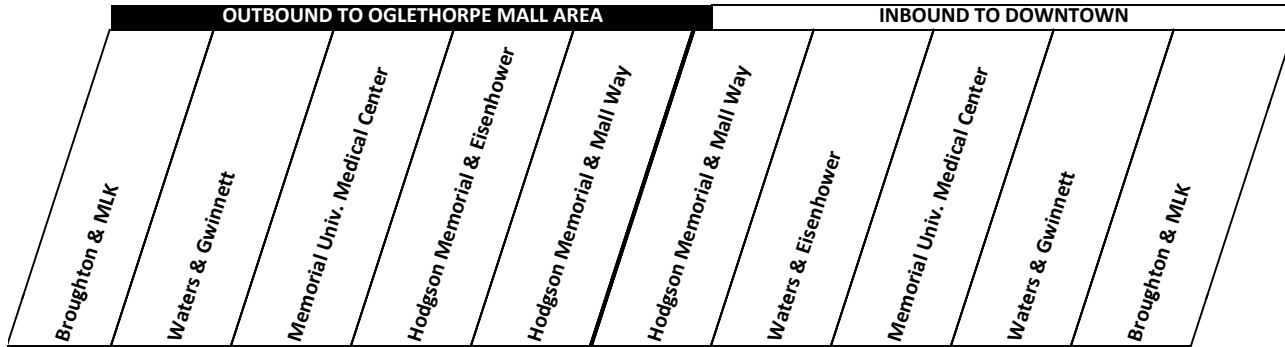

28 WATERS ROAD

WEEKDAYS & SATURDAY 11-10-2009

1	2	3	4	5	5	6	3	2	1
---	---	---	---	---	---	---	5:55	6:08	6:15
a 6:20	---	6:42	---	7:05	7:05	7:10	7:20	7:28	7:40
7:00	7:12	7:25	7:40	7:45	7:45	7:50	8:05	8:15	8:25
7:45	7:57	8:10	8:26	8:30	8:35	8:40	8:50	9:00	9:10
8:30	8:42	8:55	9:10	9:15	9:20	9:25	9:35	9:45	9:55
9:15	9:27	9:40	9:54	10:00	10:05	10:08	10:20	10:30	10:40
10:00	10:12	10:25	10:38	10:45	10:50	10:53	11:05	11:15	11:25
10:45	10:57	11:10	11:22	11:30	11:35	11:40	11:50	12:00	12:10
11:30	11:42	11:55	12:07	12:15	12:20	12:25	12:35	12:45	12:55
12:15	12:27	12:40	12:52	1:00	1:05	1:10	1:20	1:30	1:40
1:00	1:12	1:25	1:37	1:45	1:50	1:55	2:05	2:15	2:25
1:45	1:57	2:10	2:22	2:30	2:35	2:40	2:50	3:00	3:10
2:30	2:42	2:55	3:00	3:10	3:15	3:20	3:35	3:45	3:55
3:15	3:27	3:40	3:53	4:00	4:05	4:08	4:20	4:30	4:40
4:00	4:12	4:25	4:37	4:40	4:45	4:50	5:05	5:15	5:30
4:45	4:57	5:10	5:22	5:30	5:35	5:45	6:00	6:10	6:15
5:35	5:45	6:00	6:15	6:20	6:20	6:25	6:40	6:50	7:05
6:20	6:30	6:45	6:55	7:00	7:05	7:10	7:15	7:25	g 7:35
7:10	7:20	7:35	7:50	7:55	7:55	8:00	8:10	8:15	g 8:25

SPECIAL SERVICE INFORMATION

a - Bus travels No. 27 Waters Road route to Waters and Eisenhower, left on Eisenhower, right on Sallie Mood, right on Montgomery Cross Road right on Waters, left on Mall Blvd, to Hodgson Memorial, Left to Mall Way

g- Bus travels to garage.