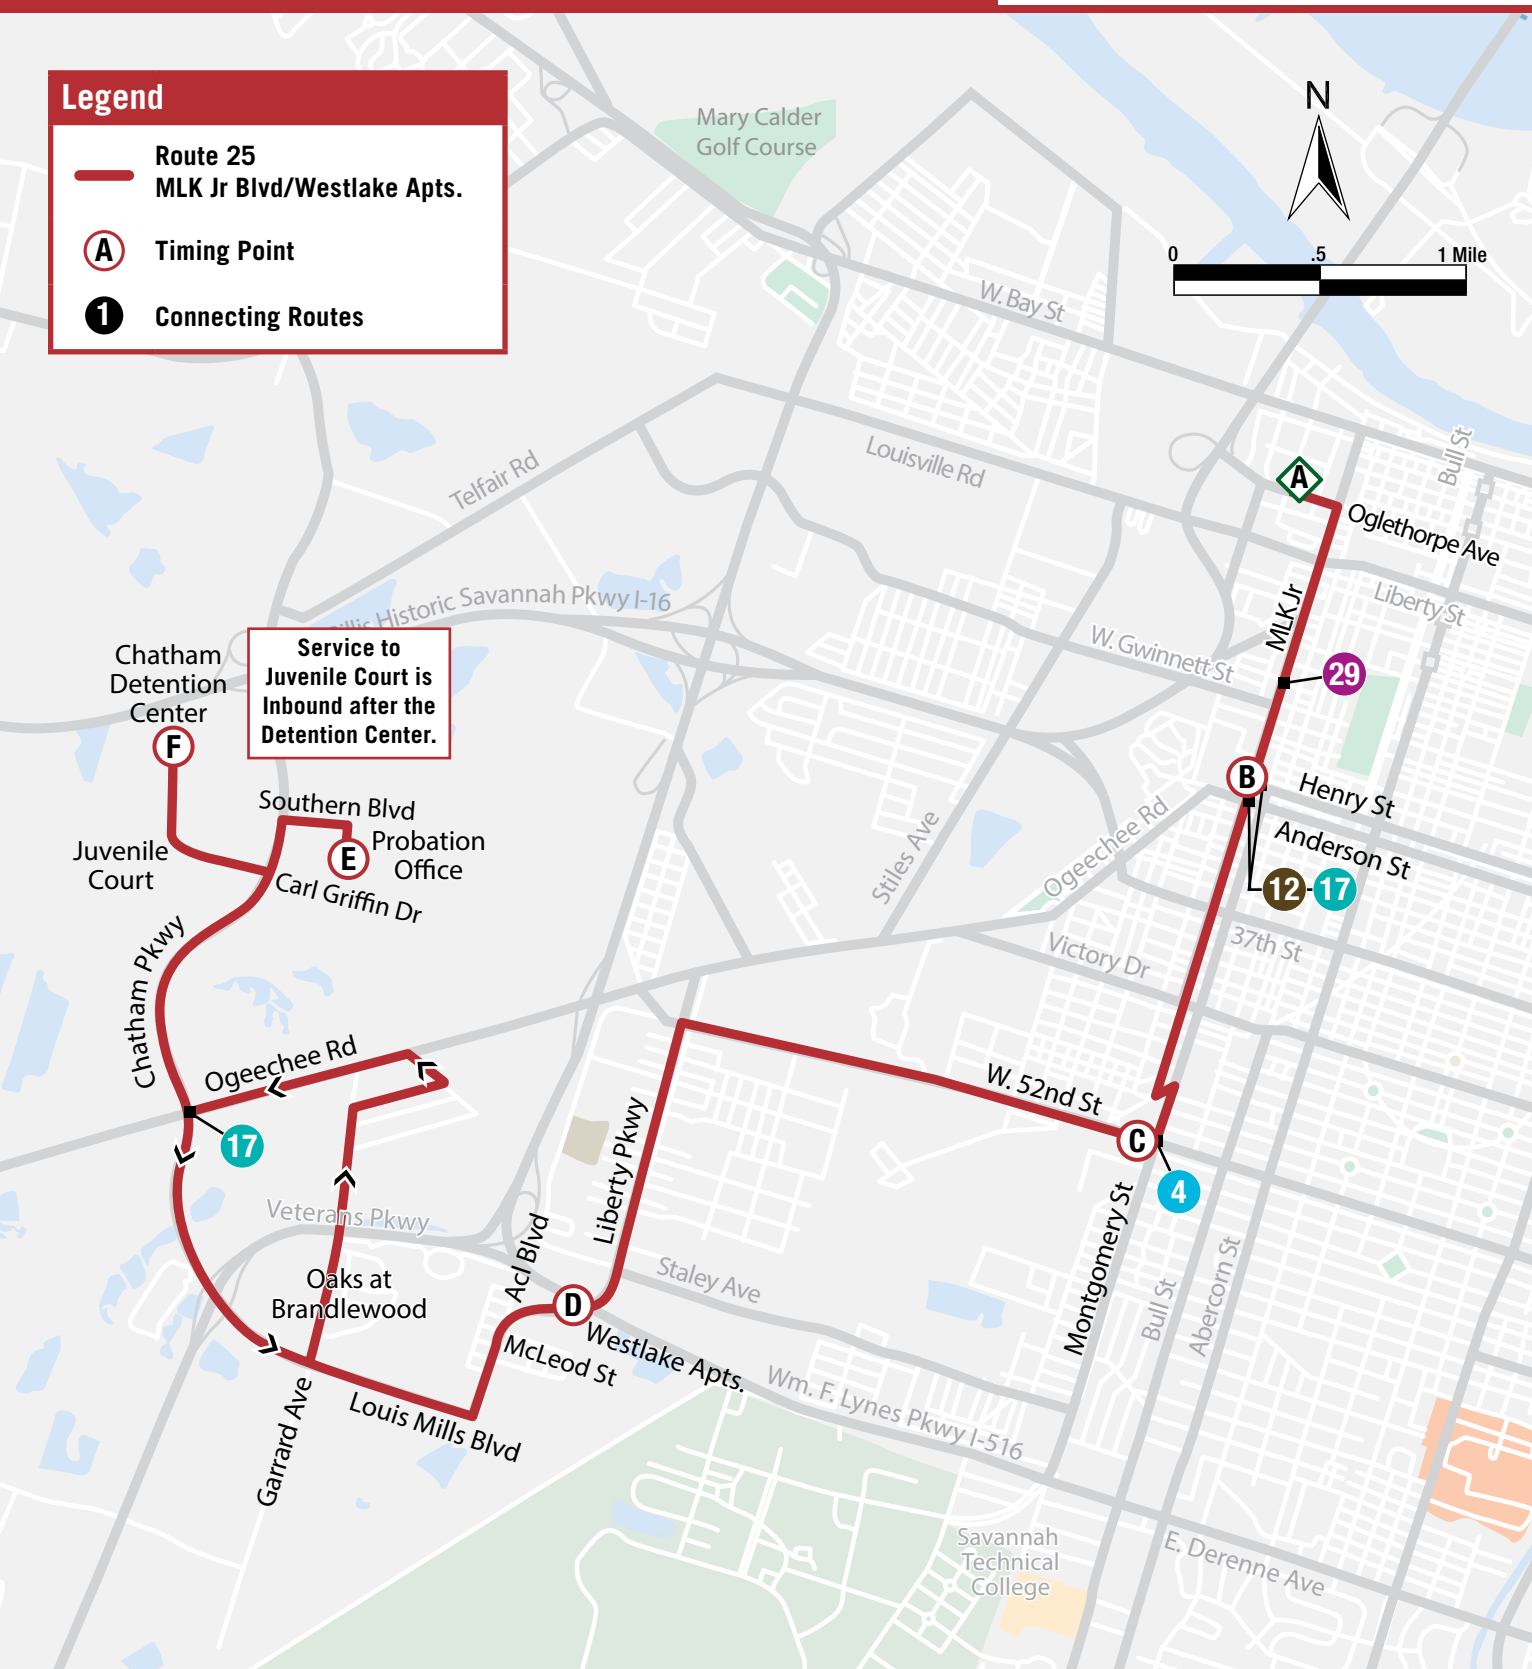

Route 25 MLK Jr Blvd/Westlake Apts.

Downtown to Chatham Pkwy – Monday-Friday

	Joe Murray Rivers, Jr. Intermodal Transit Center	MLK & Henry	Montgomery & 52nd	Westlake Apartments	Probation Office
	A	B	C	D	E
6:00am	6:10	6:16	6:26	—	—
6:30	6:40	6:46	6:56	—	—
7:00	7:11	7:18	7:29	7:44	—
7:30	7:41	7:48	7:59	8:14	—
7:45	7:56	8:03	8:14	8:29	—
8:00	8:11	8:18	8:29	8:44	—
8:45	8:56	9:03	9:14	9:29	—
9:15	9:26	9:33	9:44	9:59	—
9:30	9:41	9:48	9:59	10:14	—
9:45	9:56	10:03	10:14	10:29	—
10:30	10:41	10:48	10:59	11:14	—
11:15	11:26	11:33	11:44	11:59	—
11:30	11:41	11:48	11:59	12:14pm	—
12:15	12:26	12:33	12:44	12:59	—
1:00	1:11	1:18	1:29	1:44	—
1:15	1:26	1:33	1:44	1:59	—
1:45	1:56	2:03	2:14	2:29	—
2:00	2:11	2:18	2:29	2:44	—
2:45	2:56	3:03	3:14	3:29	—
3:00	3:11	3:18	3:29	3:44	—
3:30	3:41	3:48	3:59	4:14	—
3:45	3:56	4:03	4:14	4:29	—
4:30	4:41	4:48	4:59	5:14	—
4:45	4:56	5:03	5:14	5:29	—
5:30	5:41	5:48	5:59	6:14	—
6:15	6:25	6:31	6:41	6:54	—
6:30	6:40	6:46	6:56	7:09	—
7:15	7:25	7:31	7:41	7:54	—
8:10	8:20	8:26	8:36	8:49	—
9:00	9:10	9:16	9:26	—	—
10:00	10:10	10:16	10:26	—	—
11:00	11:10	11:16	11:26	—	—

Chatham Pkwy to Downtown – Monday-Friday

	Probation Office	Detention Center/ Juvenile Court	Westlake Apartments	MLK & Henry	Joe Murray Rivers, Jr. Intermodal Transit Center
	E	F	D	B	A
—	—	—	5:30am	5:50	5:55
—	—	—	6:00	6:20	6:25
—	—	—	6:30	6:50	6:55
—	—	—	7:00	7:20	7:25
—	—	—	7:15	7:35	7:40
—	—	—	7:30	7:50	7:55
7:50	7:56	8:11	8:33	8:39	—
8:20	8:26	8:41	9:03	9:09	—
8:35	8:41	8:56	9:18	9:24	—
8:50	8:56	9:11	9:33	9:39	—
9:35	9:41	9:56	10:18	10:24	—
10:20	10:26	10:41	11:03	11:09	—
10:35	10:41	10:56	11:18	11:24	—
11:20	11:26	11:41	12:03pm	12:09	—
12:05	12:11	12:26	12:48	12:54	—
12:20	12:26	12:41	1:03	1:09	—
1:05	1:11	1:26	1:48	1:54	—
1:50	1:56	2:11	2:33	2:39	—
2:05	2:11	2:26	2:48	2:54	—
2:35	2:41	2:56	3:18	3:24	—
2:50	2:56	3:11	3:33	3:39	—
3:35	3:41	3:56	4:18	4:24	—
3:50	3:56	4:11	4:33	4:39	—
4:20	4:26	4:41	5:03	5:09	—
4:35	4:41	4:56	5:18	5:24	—
5:20	5:26	5:41	6:03	6:09	—
5:35	5:41	5:56	6:18	6:24	—
6:20	6:26	6:41	7:03	7:09	—
7:00	7:06	7:21	7:43	7:49	—
7:15	7:21	7:36	7:58	8:04	—
8:00	8:06	8:21	8:43	8:49	—
—	—	9:30	9:50	9:55	—
—	—	10:30	10:50	10:55	—
—	—	11:30	11:50	11:55	—

Downtown to Chatham Pkwy – Saturday

	Joe Murray Rivers, Jr. Intermodal Transit Center	MLK & Henry	Montgomery & 52nd	Westlake Apartments
	A	B	C	D
5:30am	5:39	5:48	5:59	—
6:00	6:09	6:18	6:29	—
6:30	6:39	6:48	6:59	—
7:00	7:09	7:18	7:29	—
7:30*	7:37	7:44	7:54	—
8:00*	8:07	8:14	8:24	—
9:00*	9:07	9:14	9:24	—
9:35*	9:42	9:49	9:59	—
10:35*	10:42	10:49	10:59	—
11:10*	11:17	11:24	11:34	—
12:10pm*	12:17	12:24	12:34	—
12:45*	12:52	12:59	1:09	—
1:45*	1:52	1:59	2:09	—
2:20*	2:27	2:34	2:44	—
3:20*	3:27	3:34	3:44	—
3:55*	4:02	4:09	4:19	—
4:55*	5:02	5:09	5:19	—
5:30*	5:37	5:44	5:54	—
6:30*	6:37	6:44	6:54	—
7:05*	7:13	7:21	7:31	—
8:10*	8:18	8:26	8:36	—
9:15*	9:23	9:31	9:41	—
10:20	10:28	10:36	10:46	—
11:20	11:28	11:36	11:46	—

*Service to Ogeechee & Chatham Parkway is outbound only.

Chatham Pkwy to Downtown – Saturday