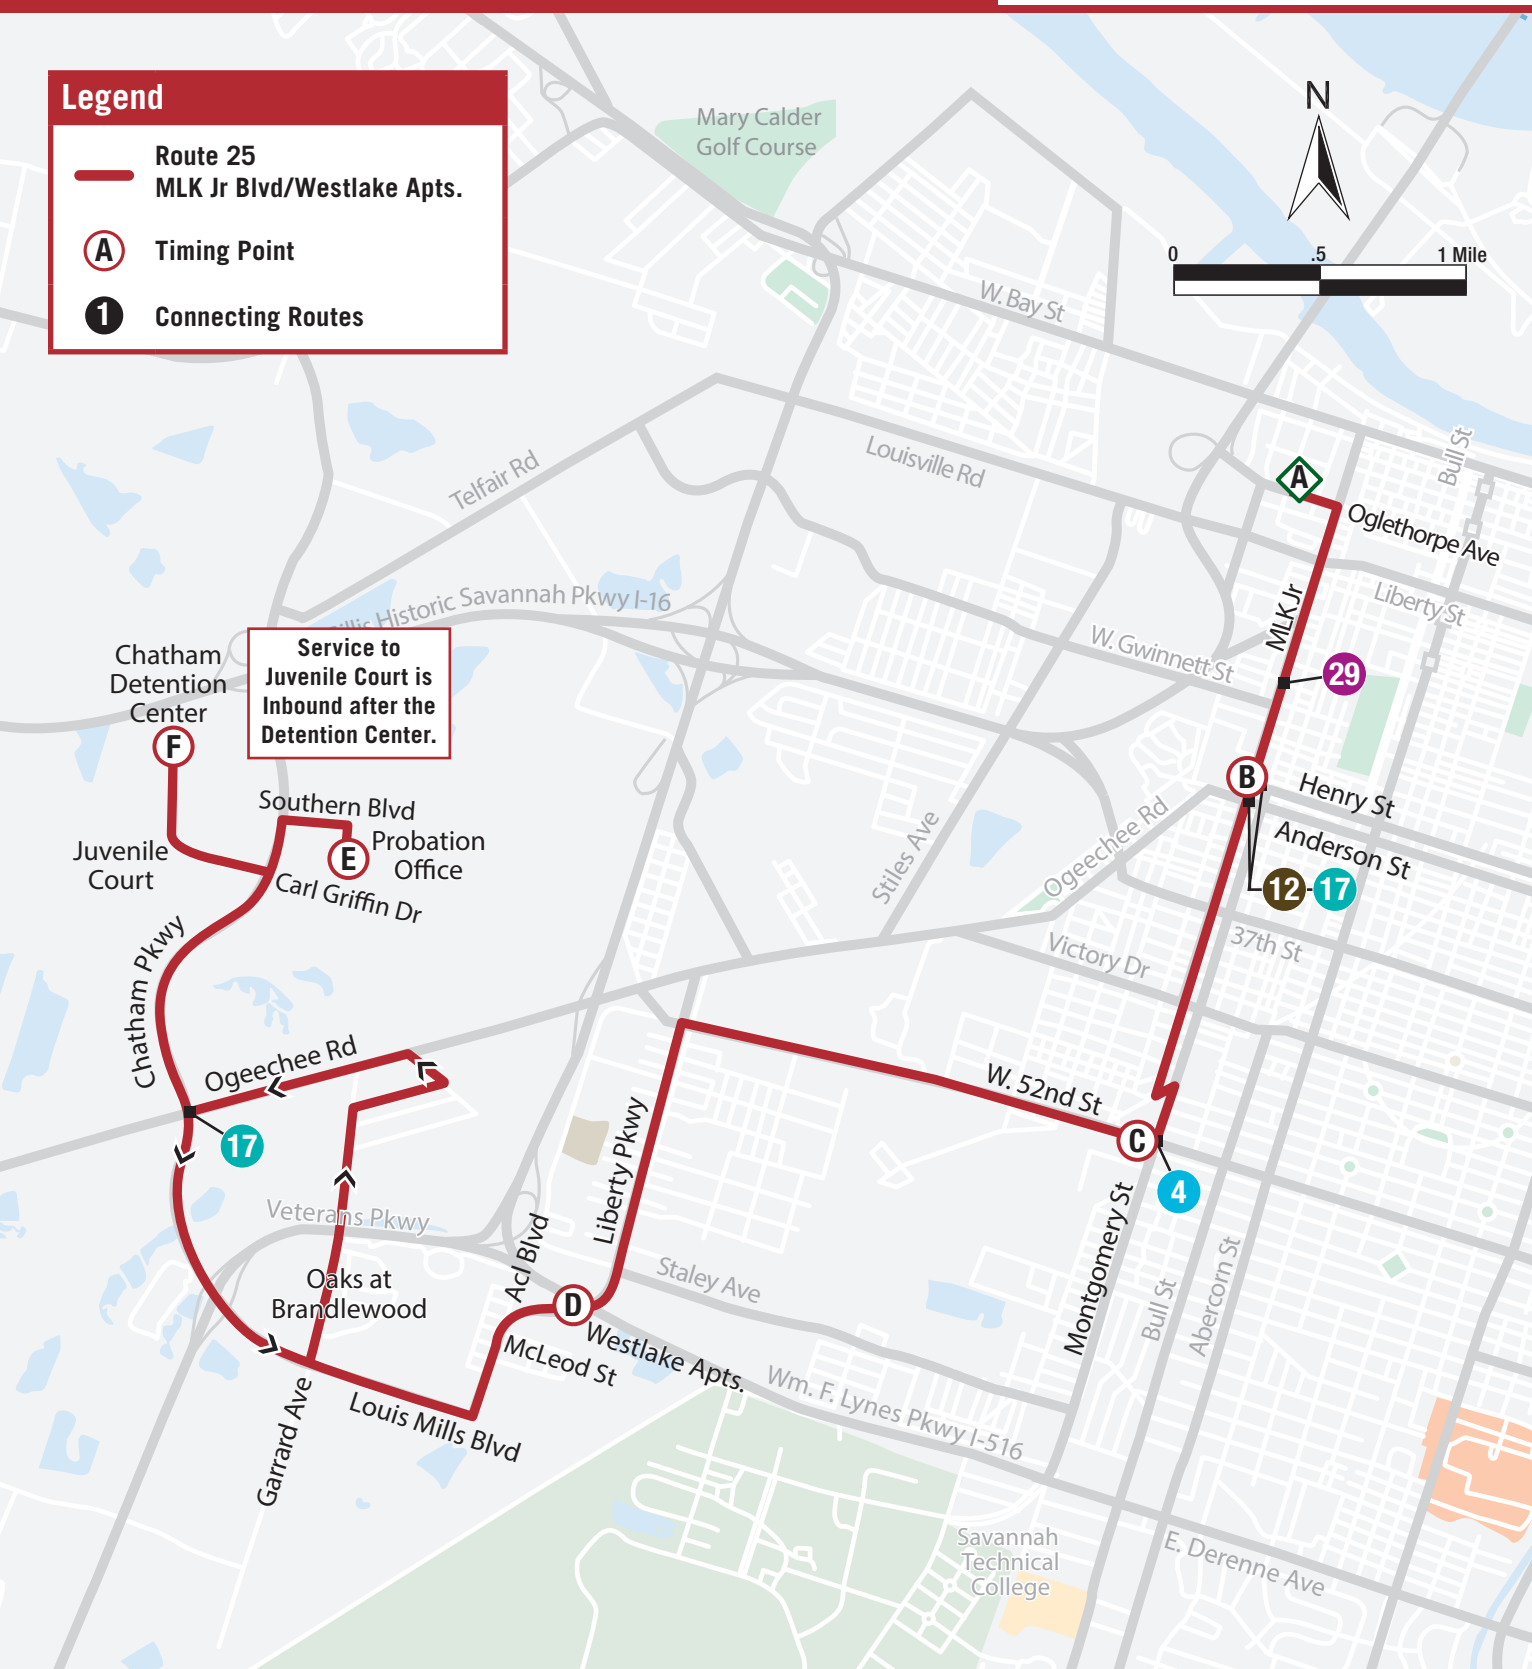

Route 25 MLK Jr Blvd/Westlake Apts.