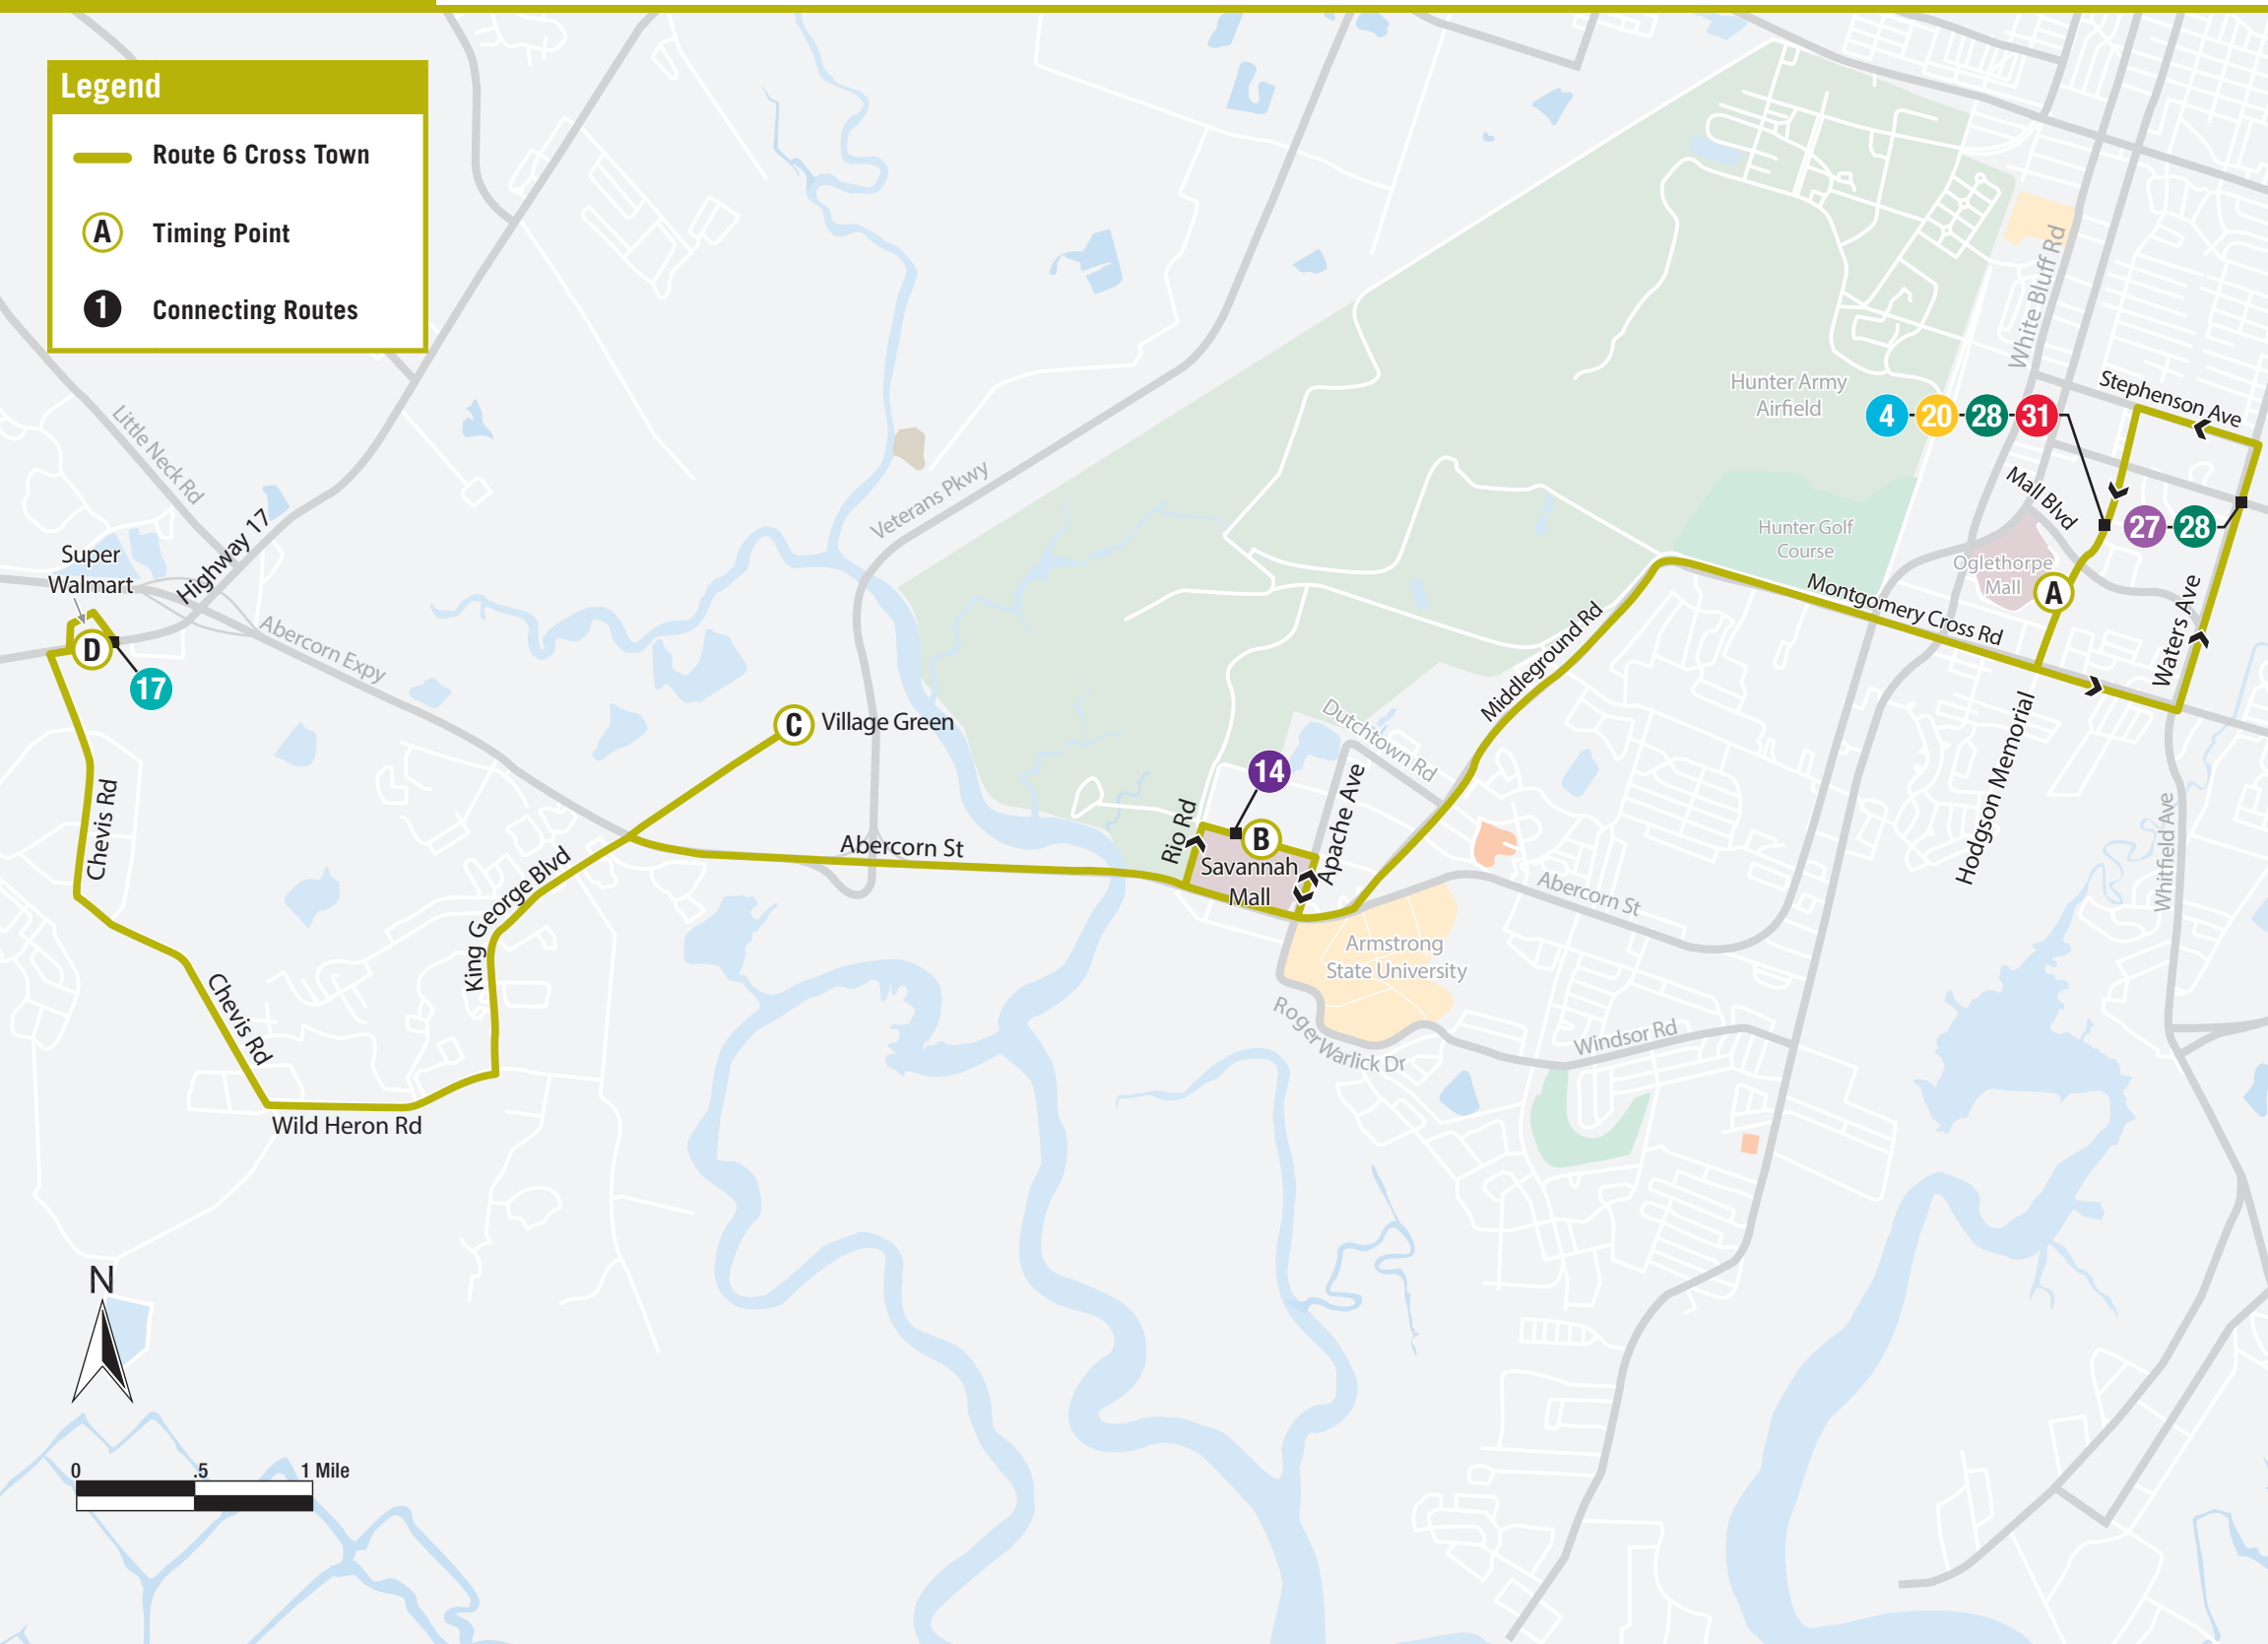

CAT | Always on the move!

912-233-5767
catchacat.org

Effective: July 9, 2018

CHATHAM AREA TRANSIT

Route 6 Cross Town

Legend

- Route 6 Cross Town
- Timing Point
- Connecting Routes

Hodgson Memorial to Super Walmart – Mon-Fri

Hodgson Memorial & Mall Way	Savannah Mall	King George & Village Green	Super Walmart on Highway 17
A	B	C	D
5:37am	5:56	6:09	6:30
6:37	6:56	7:09	7:30
7:30	7:49	8:02	8:23
8:35	8:54	9:07	9:28
9:35	9:54	10:07	10:28
10:35	10:54	11:07	11:28
11:35	11:54	12:07pm	12:28pm
12:35	12:54	1:07	1:28
1:35	1:54	2:07	2:28
2:35	2:54	3:07	3:28
3:35	3:54	4:07	4:28
4:35	4:54	5:07	5:28
5:35	5:54	6:07	6:28
6:35	6:54	7:07	7:28
7:35	7:54	8:07	8:28
8:35	8:50	9:00	9:21

Super Walmart to Hodgson Memorial – Mon-Fri

Super Walmart on Highway 17	King George & Village Green	Savannah Mall	Hodgson Memorial & Mall Way
D	C	B	A
6:35am	6:50	7:05	7:30
7:35	7:50	8:05	8:35
8:35	8:50	9:05	9:35
9:35	9:50	10:05	10:35
10:35	10:50	11:05	11:35
11:35	11:50	12:05pm	12:35
12:35	12:50	1:05	1:35
1:35	1:50	2:05	2:35
2:35	2:50	3:05	3:35
3:35	3:50	4:05	4:35
4:35	4:50	5:05	5:35
5:35	5:50	6:05	6:35
6:35	6:50	7:05	7:35
7:35	7:50	8:05	8:35
8:28	8:43	8:56	9:21

Super Walmart to Hodgson Memorial – Holiday

Super Walmart on Highway 17	King George & Village Green	Savannah Mall	Hodgson Memorial & Mall Way
D	C	B	A
7:45am	8:00	8:15	8:41
9:45	10:00	10:15	10:41
11:45	12:00	12:15pm	12:41
1:45	2:00	2:15	2:41
3:45	4:00	4:15	4:41
5:45	6:00	6:15	6:41
7:45	8:00	8:15	8:30