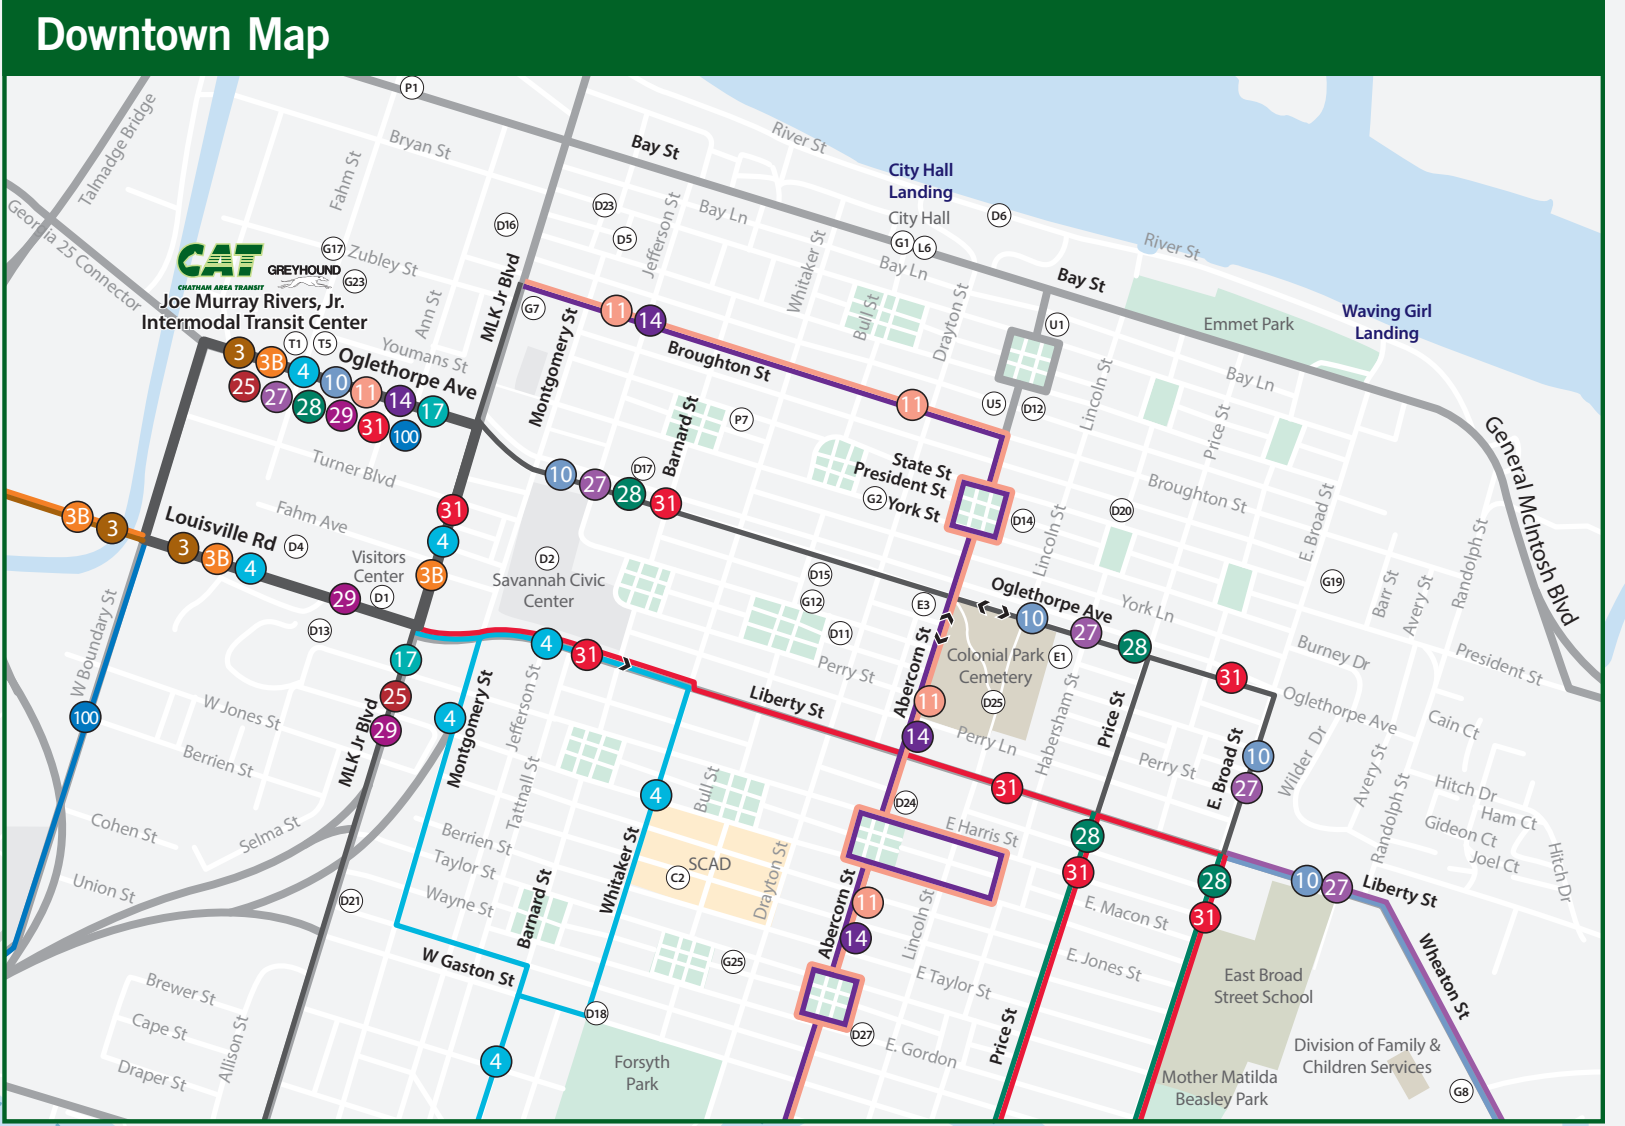

1. ### Bus Routes
2. West Chatham
   - Augusta Ave/Garden City/Hudson Hill
   - Barnard
   - Cross Town
   - East Savannah
   - Candler
   - Henry
   - Abercorn Local
   - Silk Hope
   - Skidaway Island/Coffee Bluff
   - MLK Jr. Blvd/ Westlake Apts
   - Waters
   - Waters
   - W. Gwinnett/Cloverdale
   - Skidaway/Sandfly
   - Airport Express

CAT CHATHAM AREA TRANSIT

Customer Service and Lost & Found
(912) 233-5767
Monday-Friday 6:00 AM - 8:00 PM
Saturday 8:00 AM - 4:00 PM, Sunday 8:00 AM - Noon

Paratransit Information/Reservations
(912) 354-6900
Monday-Saturday 8:00 AM - 4:00 PM
Sunday 8:00 AM - Noon

CAT Bike Information
www.catbike.bicycle.com

Joe Murray Rivers, Jr. Intermodal Transit Center
610 W. Oglethorpe Ave.

CAT Central 900 E. Gwinnett St.
www.catchacat.org

Stay updated by following us on [Facebook](#) and [Twitter](#).