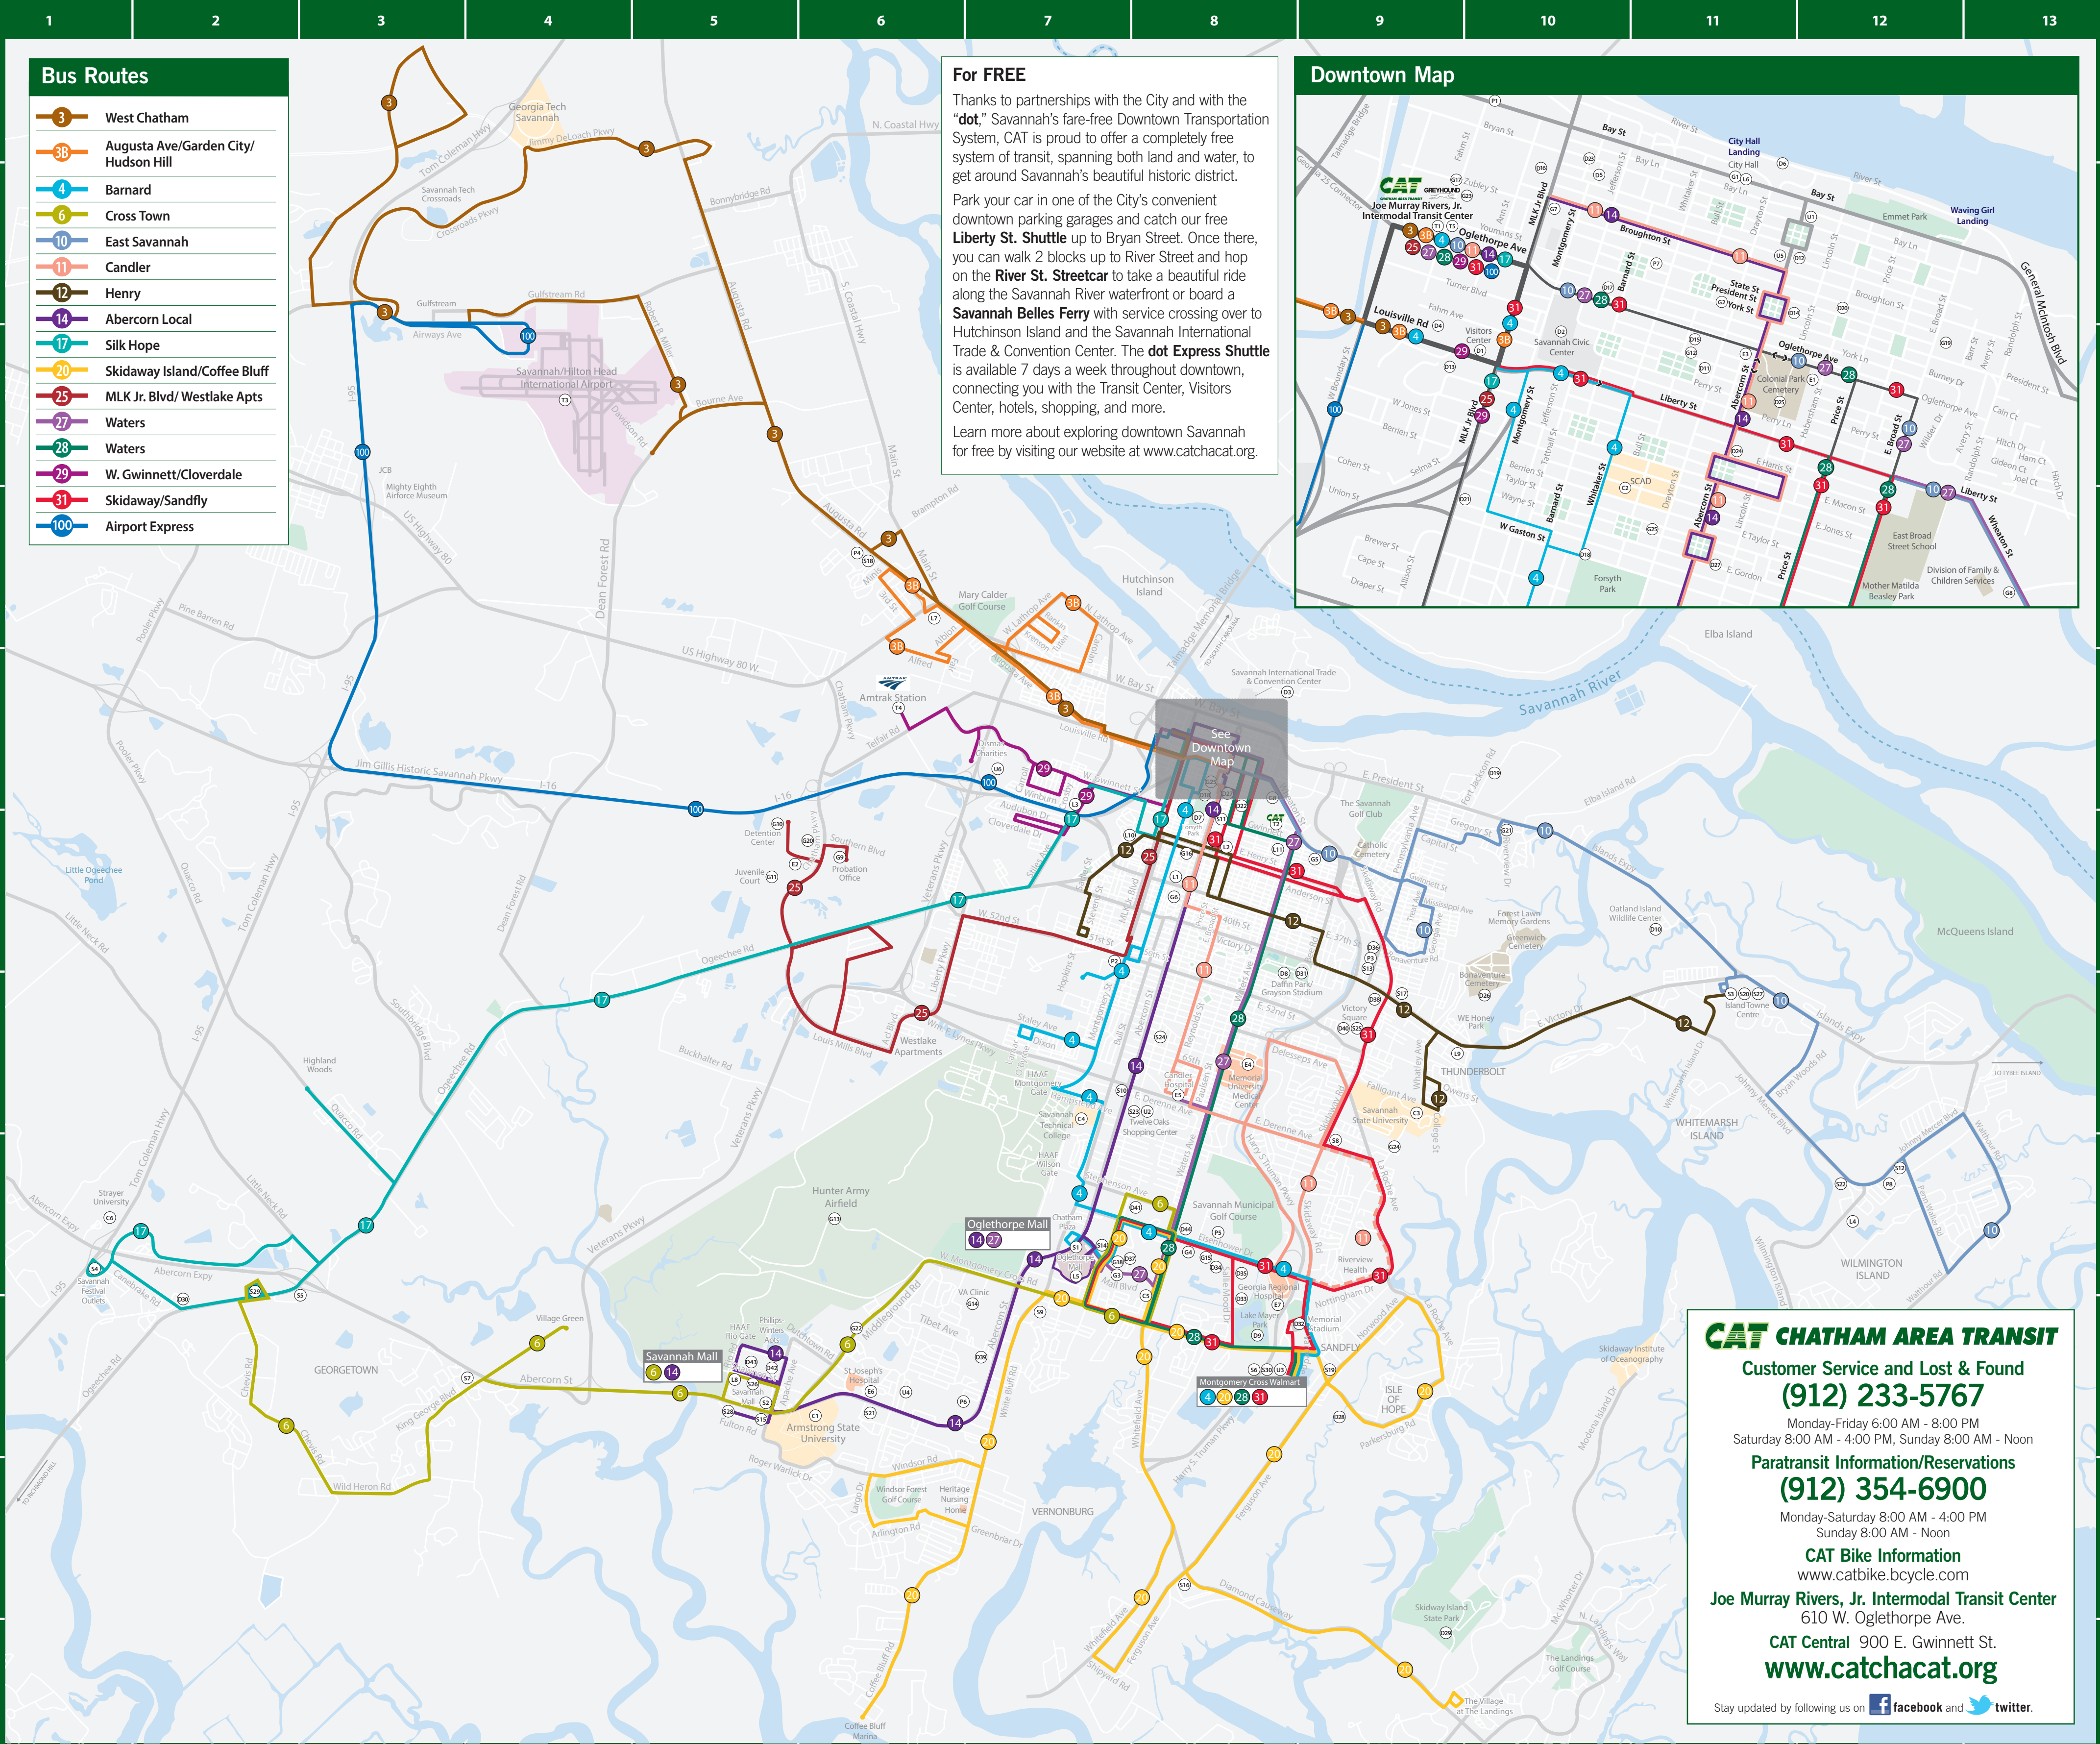

1. ### Bus Routes
2. West Chatham
   - Augusta Ave/Garden City/Hudson Hill
   - Barnard
   - Cross Town
   - East Savannah
   - Candler
   - Henry
   - Abercorn Local
   - Silk Hope
   - Skidaway Island/Coffee Bluff
   - MLK Jr. Blvd/ Westlake Apts
   - Waters
   - Waters
   - W. Gwinnett/Cloverdale
   - Skidaway/Sandfly
   - Airport Express

CAT CHATHAM AREA TRANSIT

Customer Service and Lost & Found
(912) 233-5767
Monday-Friday 6:00 AM - 8:00 PM
Saturday 8:00 AM - 4:00 PM, Sunday 8:00 AM - Noon

Paratransit Information/Reservations
(912) 354-6900
Monday-Saturday 8:00 AM - 4:00 PM
Sunday 8:00 AM - Noon

CAT Bike Information
www.catbike.bicycle.com

Joe Murray Rivers, Jr. Intermodal Transit Center
610 W. Oglethorpe Ave.

CAT Central 900 E. Gwinnett St.
www.catchacat.org

Stay updated by following us on [Facebook](#) and [Twitter](#).