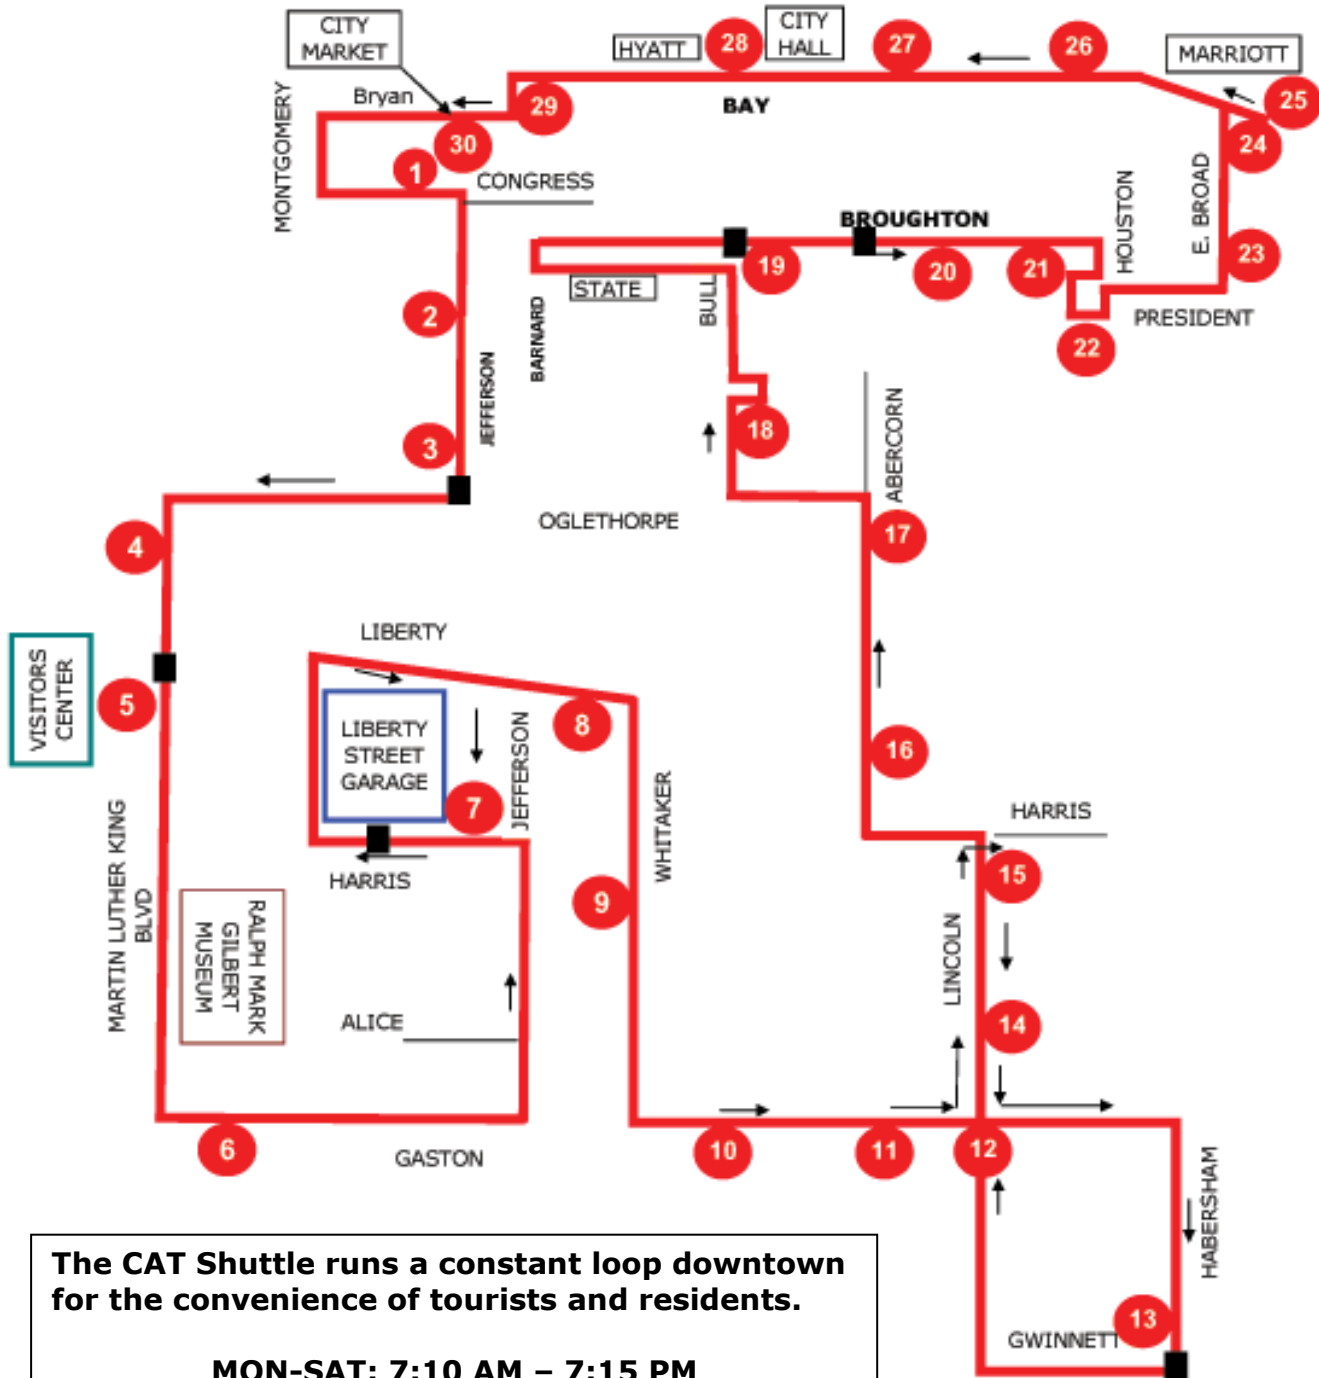

## Fare-Free CAT Shuttle

**The CAT Shuttle runs a constant loop downtown for the convenience of tourists and residents.**

**MON-SAT: 7:10 AM – 7:15 PM**

**Shuttles arrive approximately every 20 minutes.**

**SUN: 9:40 AM – 5:30 PM**

**Shuttles arrive approximately every 45 minutes.**