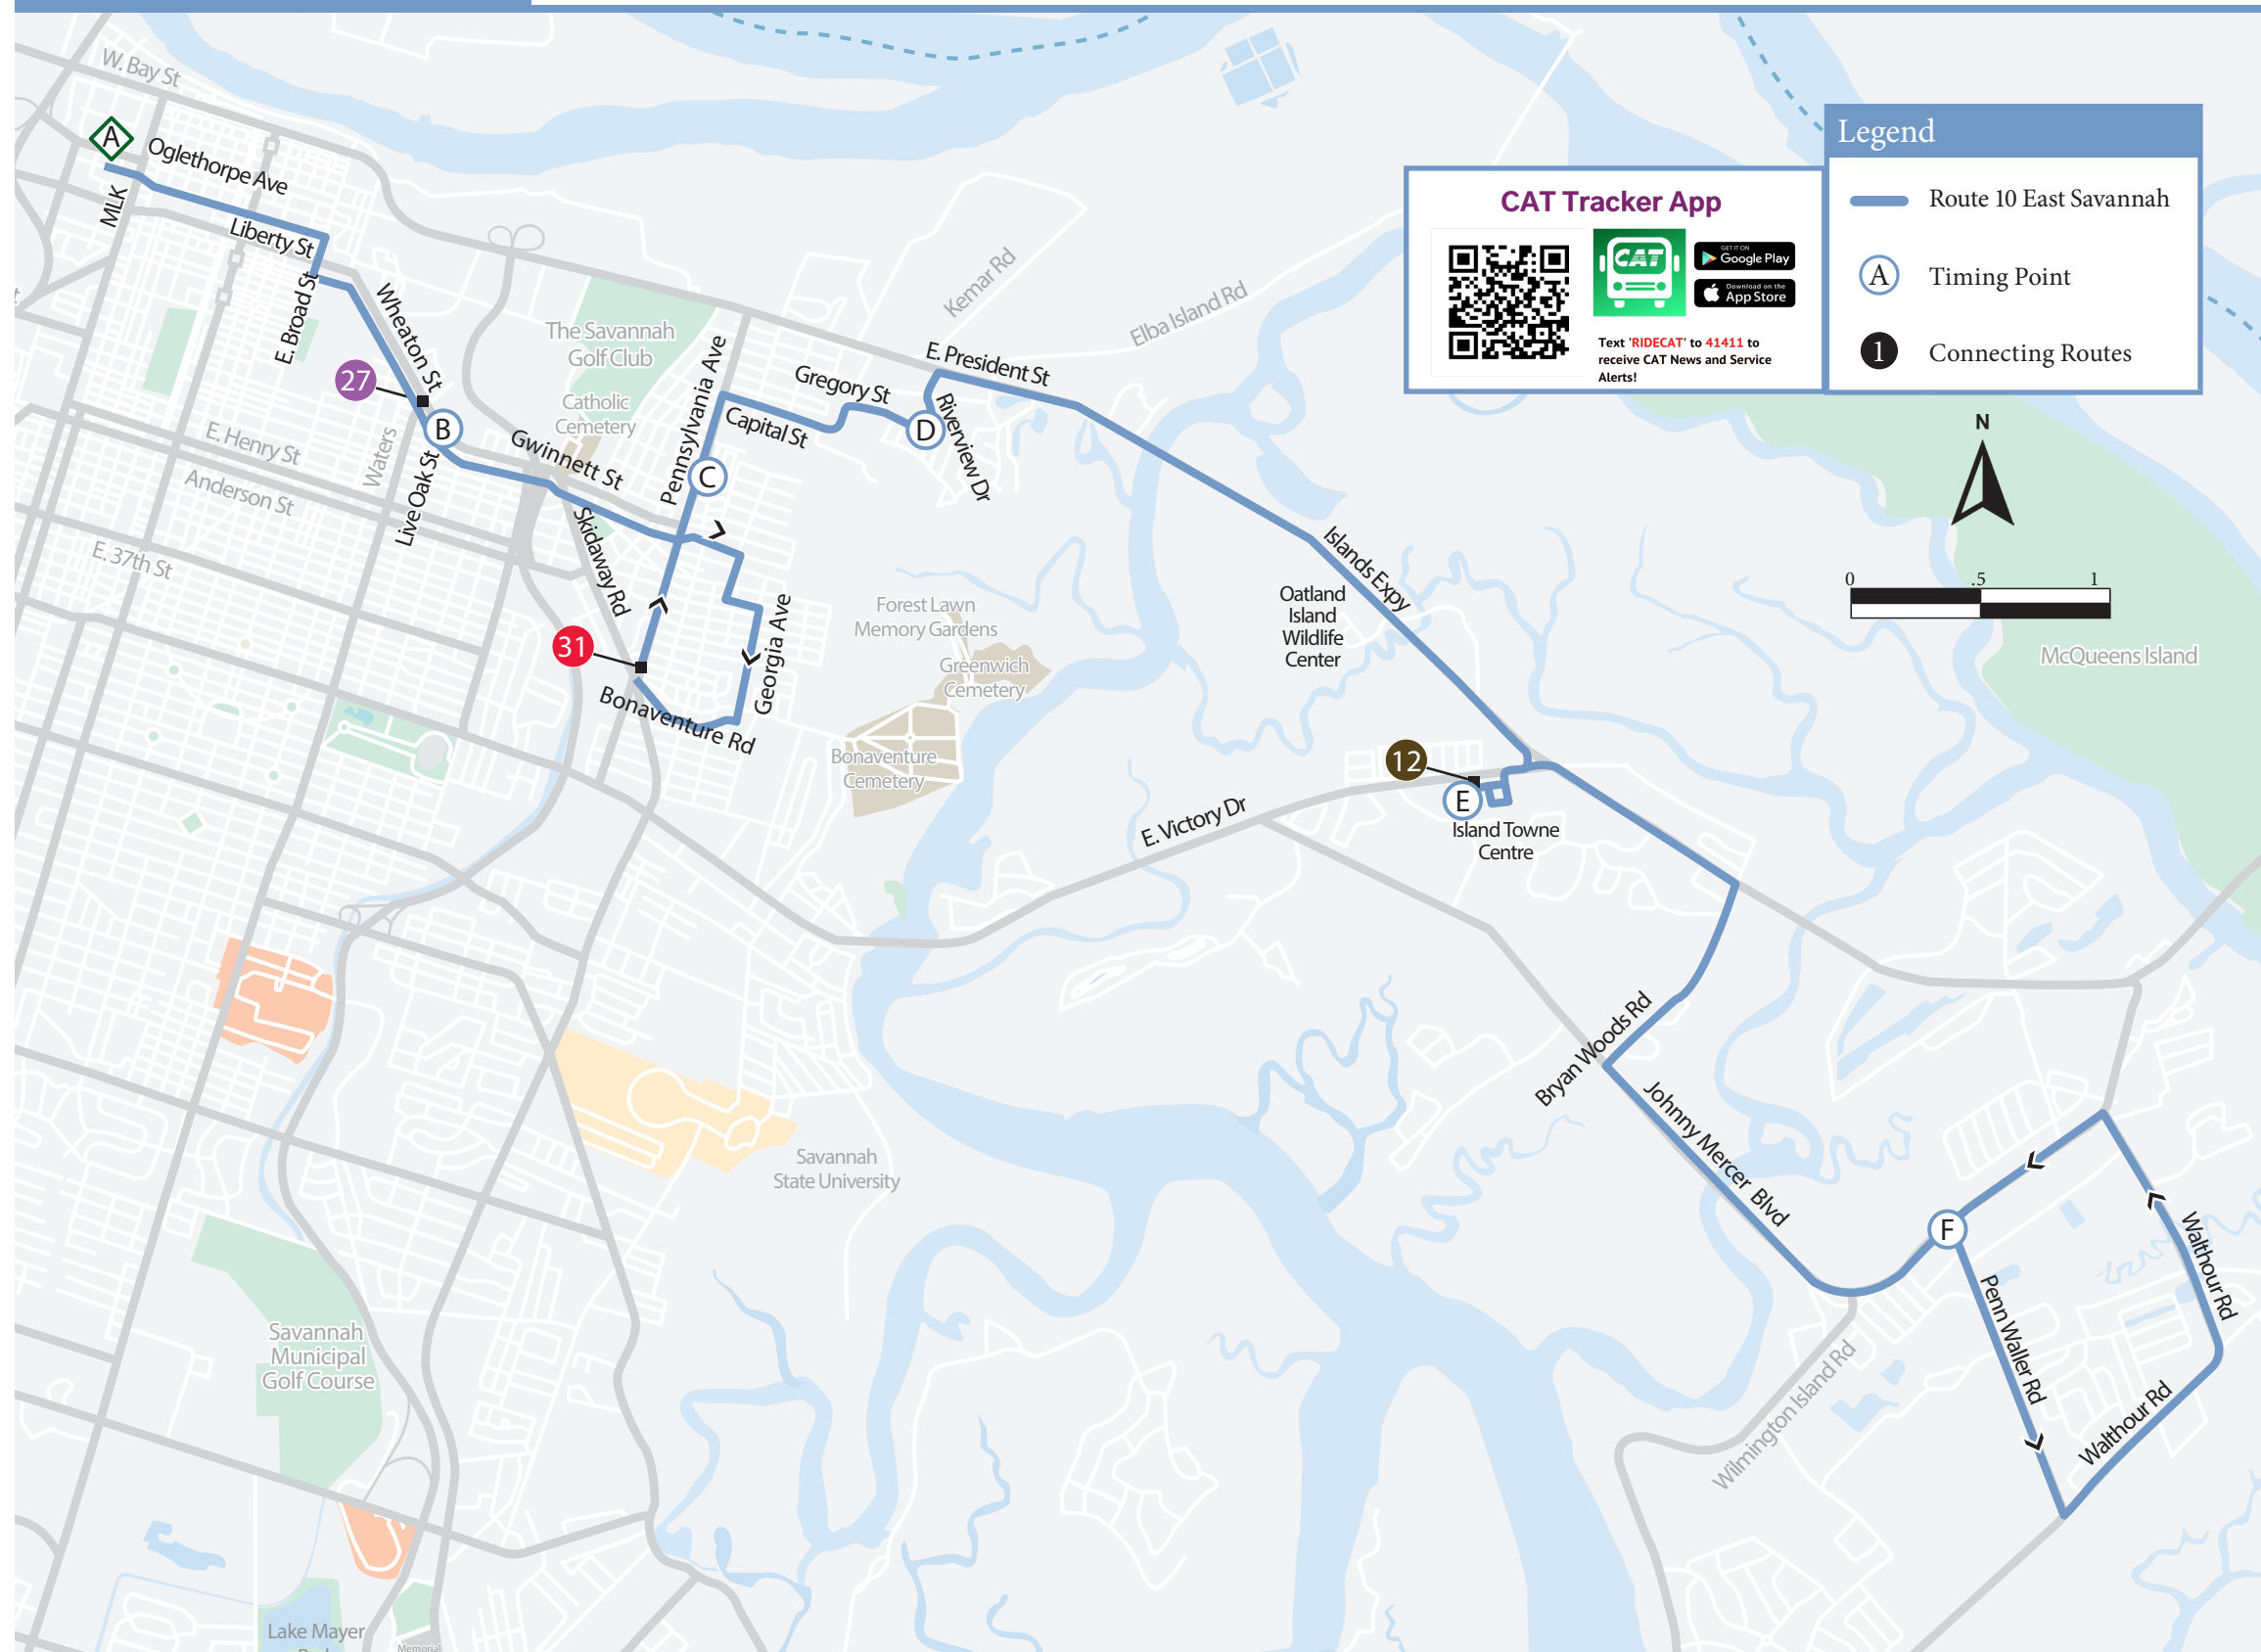

Reprinted: October 31, 2022

CHATHAM AREA TRANSIT

Route 10 East Savannah

Downtown to Wilmington Island – Mon-Fri

| Joe Murray Rivers, Jr. Intermodal Transit Center | Wheaton & Live Oak | Savannah Gardens | Gregory & Riverview | Island Towne Centre | Penn Waller & Johnny Mercer |
|--|--------------------|------------------|---------------------|---------------------|-----------------------------|
| A | B | C | D | E | F |
| 6:30am | 6:40 | 6:53 | 7:06 | 7:17 | 7:29 |
| 7:30 | 7:40 | 7:53 | 8:06 | 8:17 | 8:29 |
| 8:30 | 8:40 | 8:53 | 9:06 | 9:17 | 9:29 |
| 9:30 | 9:40 | 9:53 | 10:06 | 10:17 | 10:29 |
| 10:30 | 10:40 | 10:53 | 11:06 | 11:17 | 11:29 |
| 11:30 | 11:40 | 11:53 | 12:06pm | 12:17 | 12:29 |
| 12:30 | 12:40 | 12:53 | 1:06 | 1:17 | 1:29 |
| 1:30 | 1:40 | 1:53 | 2:06 | 2:17 | 2:29 |
| 2:30 | 2:40 | 2:53 | 3:06 | 3:17 | 3:29 |
| 3:30 | 3:40 | 3:53 | 4:06 | 4:17 | 4:29 |
| 4:30 | 4:40 | 4:53 | 5:06 | 5:17 | 5:29 |
| 5:30 | 5:40 | 5:53 | 6:06 | 6:17 | 6:29 |
| 6:30 | 6:40 | 6:53 | 7:06 | 7:17 | 7:29 |
| 7:30 | 7:40 | 7:48 | 8:01 | 8:14 | — |
| 8:30 | 8:39 | 8:45 | 8:55 | 9:03 | — |