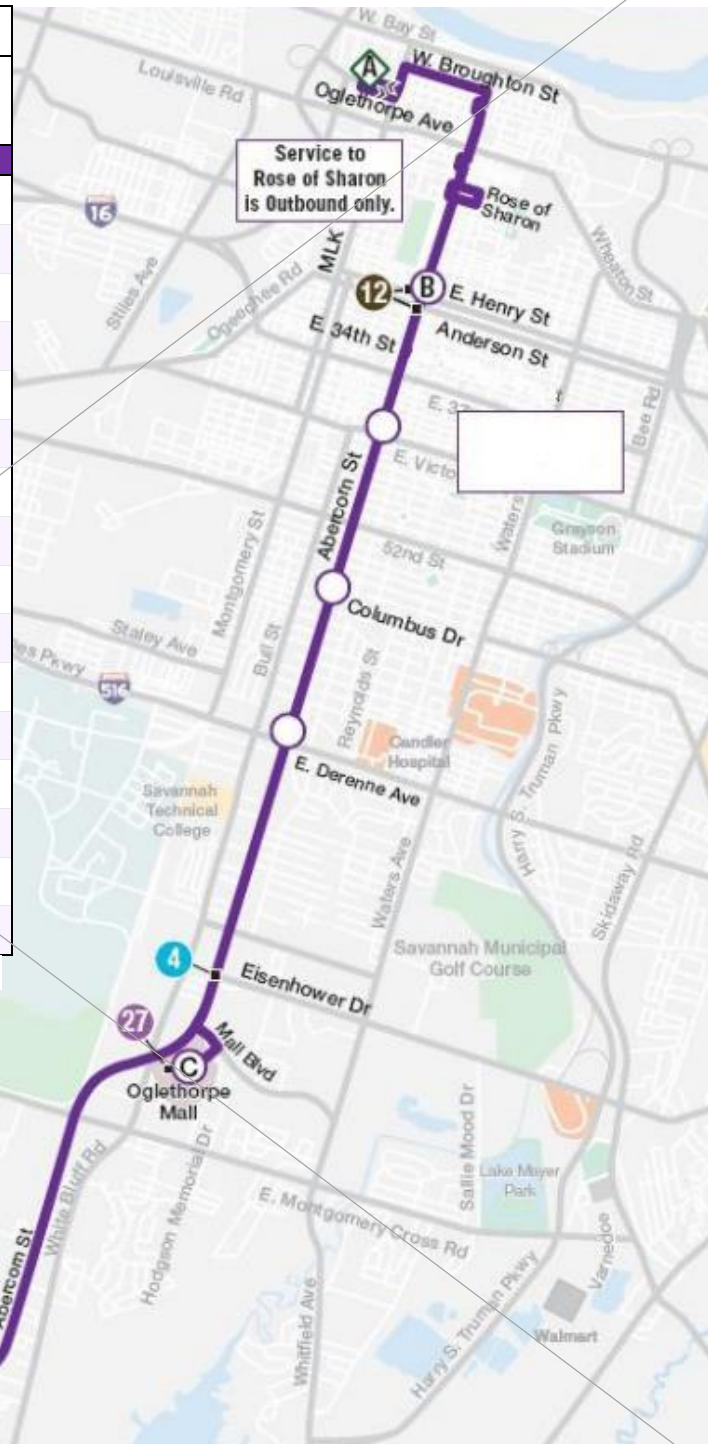

Sunday & Holiday

OUTBOUND TO SAVANNAH MALL				
Transit Center	Abercorn & Henry	Oglethorpe Mall	Savannah Mall	
A	B	C	D	
R 6:00a	6:10a	6:35a	6:55a	
7:00a	7:10a	7:35a	7:55a	
R 8:00a	8:10a	8:35a	8:55a	
9:00a	9:10a	9:35a	9:55a	
R 10:00a	10:10a	10:25a	10:55a	
11:00a	11:10a	11:35a	11:55a	
R 12:00p	12:10p	12:35p	12:55p	
1:00p	1:10p	1:35p	1:55p	
1:45p	1:55p	2:20p	2:40p	
R 2:00p	2:10p	2:35p	2:55p	
3:00p	3:10p	3:35p	3:55p	
3:45p	3:55p	4:20p	4:40p	
R 4:00p	4:10p	4:35p	4:55p	
5:00p	5:10p	5:35p	5:55p	
R 6:00p	6:10p	6:35p	6:55p	
7:00p	7:10p	7:35p	7:55p	

R – Service to Rose of Sharon

INBOUND TO JMR INTERMODAL TRANSIT CENTER				
Savannah Mall	St. Joseph's Hospital	Oglethorpe Mall	Henry & Abercorn	Transit Center
D	E	C	B	A
7:00a	7:10a	7:30a	7:45a	7:55a
P 8:00a	8:10a	8:30a	8:45a	8:55a
9:00a	9:10a	9:30a	9:45a	9:55a
P 10:00a	10:10a	10:30a	10:45a	10:55a
11:00a	11:10a	11:30a	11:45a	11:55a
P 12:00p	12:10p	12:30p	12:45p	12:55p
1:00p	1:10p	1:30p	1:45p	1:55p
P 2:00p	2:10p	2:30p	2:45p	2:55p
2:45p	2:55p	3:15p	3:30p	3:40p
3:00p	3:10p	3:30p	3:45p	3:55p
P 4:00p	4:10p	4:30p	4:45p	4:55p
4:45p	4:55p	5:15p	5:30p	5:40p
5:00p	5:10p	5:30p	5:45p	5:55p
P 6:00p	6:10p	6:30p	6:45p	6:55p
7:00p	7:10p	7:30p	7:45p	7:55p
P 8:00p	8:10p	8:30p	8:45p	8:55p

P – Service to Phillips-Winters

DRAFT