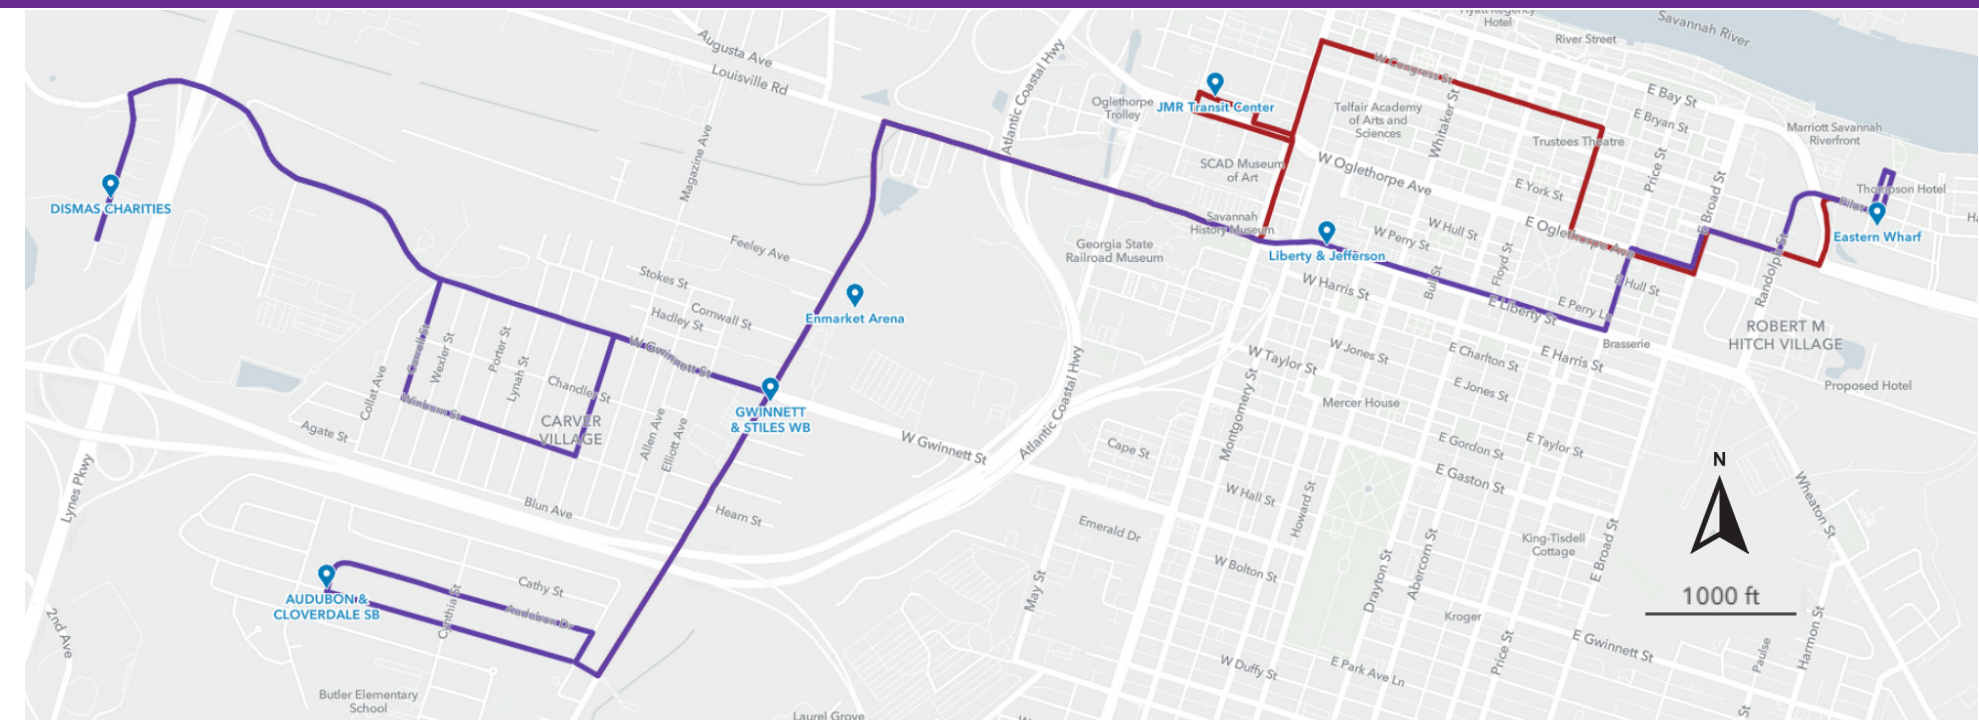

Eastern Wharf	Liberty & Jefferson	JMR Transit Center	Dismas Charities	Gwinnett & Stiles	Audubon & Cloverdale	Enmarket Arena	Liberty & Jefferson	JMR Transit Center	Eastern Wharf
		6:40	6:50	7:01	7:06	7:11		7:20	7:26
7:15	7:25						7:27	7:32	7:38
7:30	7:40	7:42	7:52	8:03	8:06	8:11		8:20	8:26
7:45	7:55						7:57	8:02	8:08
8:15	8:25						8:27	8:32	8:38
8:30	8:40	8:42	8:52	9:03	9:06	9:11		9:20	9:26
8:45	8:55						8:57	9:02	9:08
9:15	9:25						9:27	9:32	9:38
9:30	9:40	9:42	9:52	10:03	10:06	10:11		10:20	10:26
9:45	9:55						9:57	10:02	10:08
10:15	10:25						10:27	10:32	10:38
10:30	10:40	10:42	10:52	11:03	11:06	11:11		11:20	11:26
10:45	10:55						10:57	11:02	11:08
11:15	11:25						11:27	11:32	11:38
11:30	11:40	11:42	11:52	12:03	12:06	12:11		12:20	12:26
11:45	11:55						11:57	12:02	12:08
12:15	12:25						12:27	12:32	12:38
12:30	12:40	12:42	12:52	13:03	13:06	13:11		13:20	13:26
12:45	12:55						12:57	13:02	13:08
13:15	13:25						13:27	13:32	13:38
13:30	13:40	13:42	13:52	14:03	14:06	14:11		14:20	14:26
13:45	13:55						13:57	14:02	14:08
14:15	14:25						14:27	14:32	14:38
14:30	14:40	14:42	14:52	15:03	15:06	15:11		15:20	15:26
14:45	14:55						14:57	15:02	15:08
15:15	15:25						15:27	15:32	15:38
15:30	15:40	15:42	15:52	16:03	16:06	16:11		16:20	16:26
15:45	15:55						15:57	16:02	16:08
16:15	16:25						16:27	16:32	16:38
16:30	16:40	16:42	16:52	17:03	17:06	17:11		17:20	17:26
16:45	16:55						16:57	17:02	17:08
17:15	17:25						17:27	17:32	17:38
17:30	17:40	17:42	17:52	18:03	18:06	18:11		18:20	18:26
17:45	17:55						17:57	18:02	18:08
18:15	18:25						18:27	18:32	18:38
18:30	18:40	18:42	18:52	19:03	19:10	19:15		19:24	
18:45	18:55						18:57	19:02	19:08
		19:25	19:35	19:46	19:49				

WE ARE HIRING!

Full-Time & Part-Time

CATCH A CAREER WITH CAT

- Benefits
- Sign On Bonuses
- On-Site Interviews

*CDL required for Fixed Route Operators

Scan Me

CAT Opportunities

*Bring Your Resume' and MVR (3 Years) for operator positions

FIXED ROUTE STARTING PAY: $20/HOUR

PARATRANSIT STARTING PAY: $15/HOUR