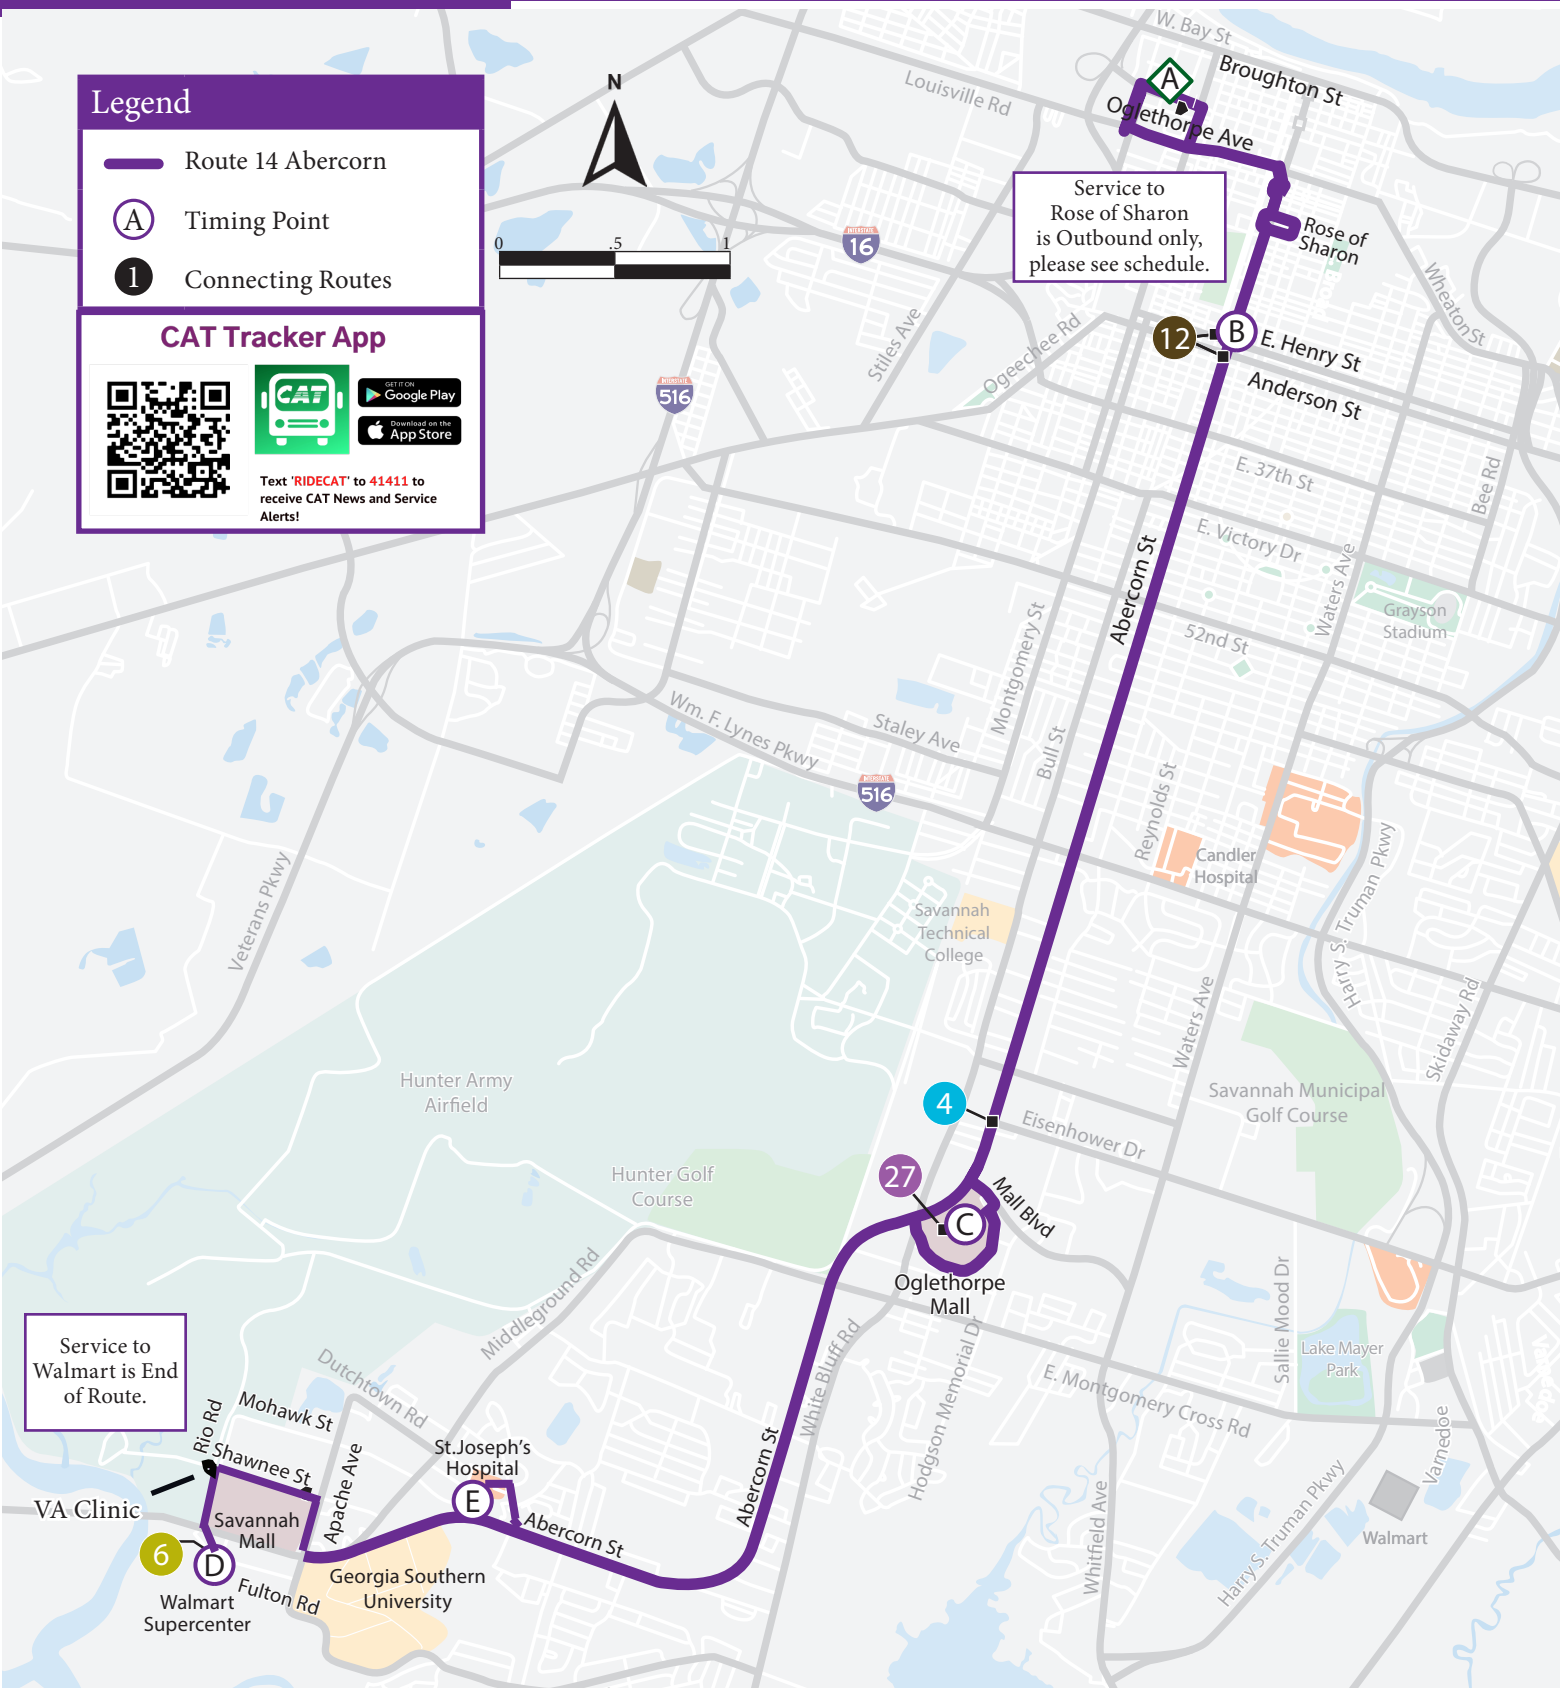

Route 14 Abercorn

Legend

- Route 14 Abercorn
- Timing Point
- Connecting Routes

CAT Tracker App

Text "RIDECAT" to 41411 to receive CAT News and Service Alerts!

Service to Rose of Sharon is Outbound only, please see schedule.

Downtown to Walmart – Monday-Friday

Joe Murray Rivers, Jr. Intermodal Transit Center	Abercorn & Henry	Oglethorpe Mall	Walmart on Fulton
A	B	C	D
-	-	-	-
-	-	-	-
-	-	-	-
5:30am	5:48	6:11	6:34
R 6:00	6:18	6:41	7:04
6:30	6:48	7:11	7:34
R 7:00	7:18	7:41	8:04
7:30	7:48	8:11	8:34
R 8:00	8:18	8:41	9:04
8:30	8:48	9:11	9:34
R 9:00	9:18	9:41	10:04
9:30	9:48	10:11	10:34
R 10:00	10:18	10:41	11:04
10:30	10:48	11:11	11:34
R 11:00	11:18	11:41	12:04pm
11:30	11:48	12:11	12:34
R 12:00	12:18	12:41	1:04
12:30	12:48	1:11	1:34
R 1:00	1:18	1:41	2:04
1:30	1:48	2:11	2:34
R 2:00	2:18	2:41	3:04
2:30	2:48	3:11	3:34
R 3:00	3:18	3:41	4:04
3:30	3:48	4:11	4:34
R 4:00	4:18	4:41	5:04
4:30	4:48	5:11	5:34
R 5:00	5:18	5:41	6:04
5:30	5:48	6:11	6:34
R 6:00	6:18	6:41	7:04
6:30	6:48	7:11	7:34
R 7:00	7:18	7:41	8:04
7:30	7:48	8:11	8:34
R 8:00	8:15	8:35	8:55
8:30	8:45	9:05	9:25

Downtown to Walmart – Saturday

Joe Murray Rivers, Jr. Intermodal Transit Center	Abercorn & Henry	Oglethorpe Mall	Walmart on Fulton
A	B	C	D
R 5:30am	5:45	6:05	6:29
6:00	6:15	6:35	6:59
R 6:30	6:45	7:05	7:29
7:00	7:15	7:35	7:59
R 7:30	7:45	8:05	8:29
8:00	8:15	8:35	8:59
R 8:30	8:45	9:05	9:29
9:00	9:15	9:35	9:59
R 9:30	9:45	10:05	10:29
10:00	10:15	10:35	10:59
R 10:30	10:45	11:05	11:29
11:00	11:15	11:35	11:59
R 11:30	11:45	12:05pm	12:29
12:00	12:15	12:35	12:59
R 12:30	12:45	1:05	1:29
1:00	1:15	1:35	1:59
R 1:30	1:45	2:05	2:29
2:00	2:15	2:35	2:59
R 2:30	2:45	3:05	3:29
3:00	3:15	3:35	3:59
R 3:30	3:45	4:05	4:29
4:00	4:15	4:35	4:59
R 4:30	4:45	5:05	5:29
5:00	5:15	5:35	5:59
R 5:30	5:45	6:05	6:29
6:00	6:15	6:35	6:59
R 6:30	6:45	7:05	7:29
7:00	7:15	7:35	7:59
R 7:30	7:45	8:05	8:29
8:00	8:15	8:35	8:59
R 8:30	8:45	9:05	9:29