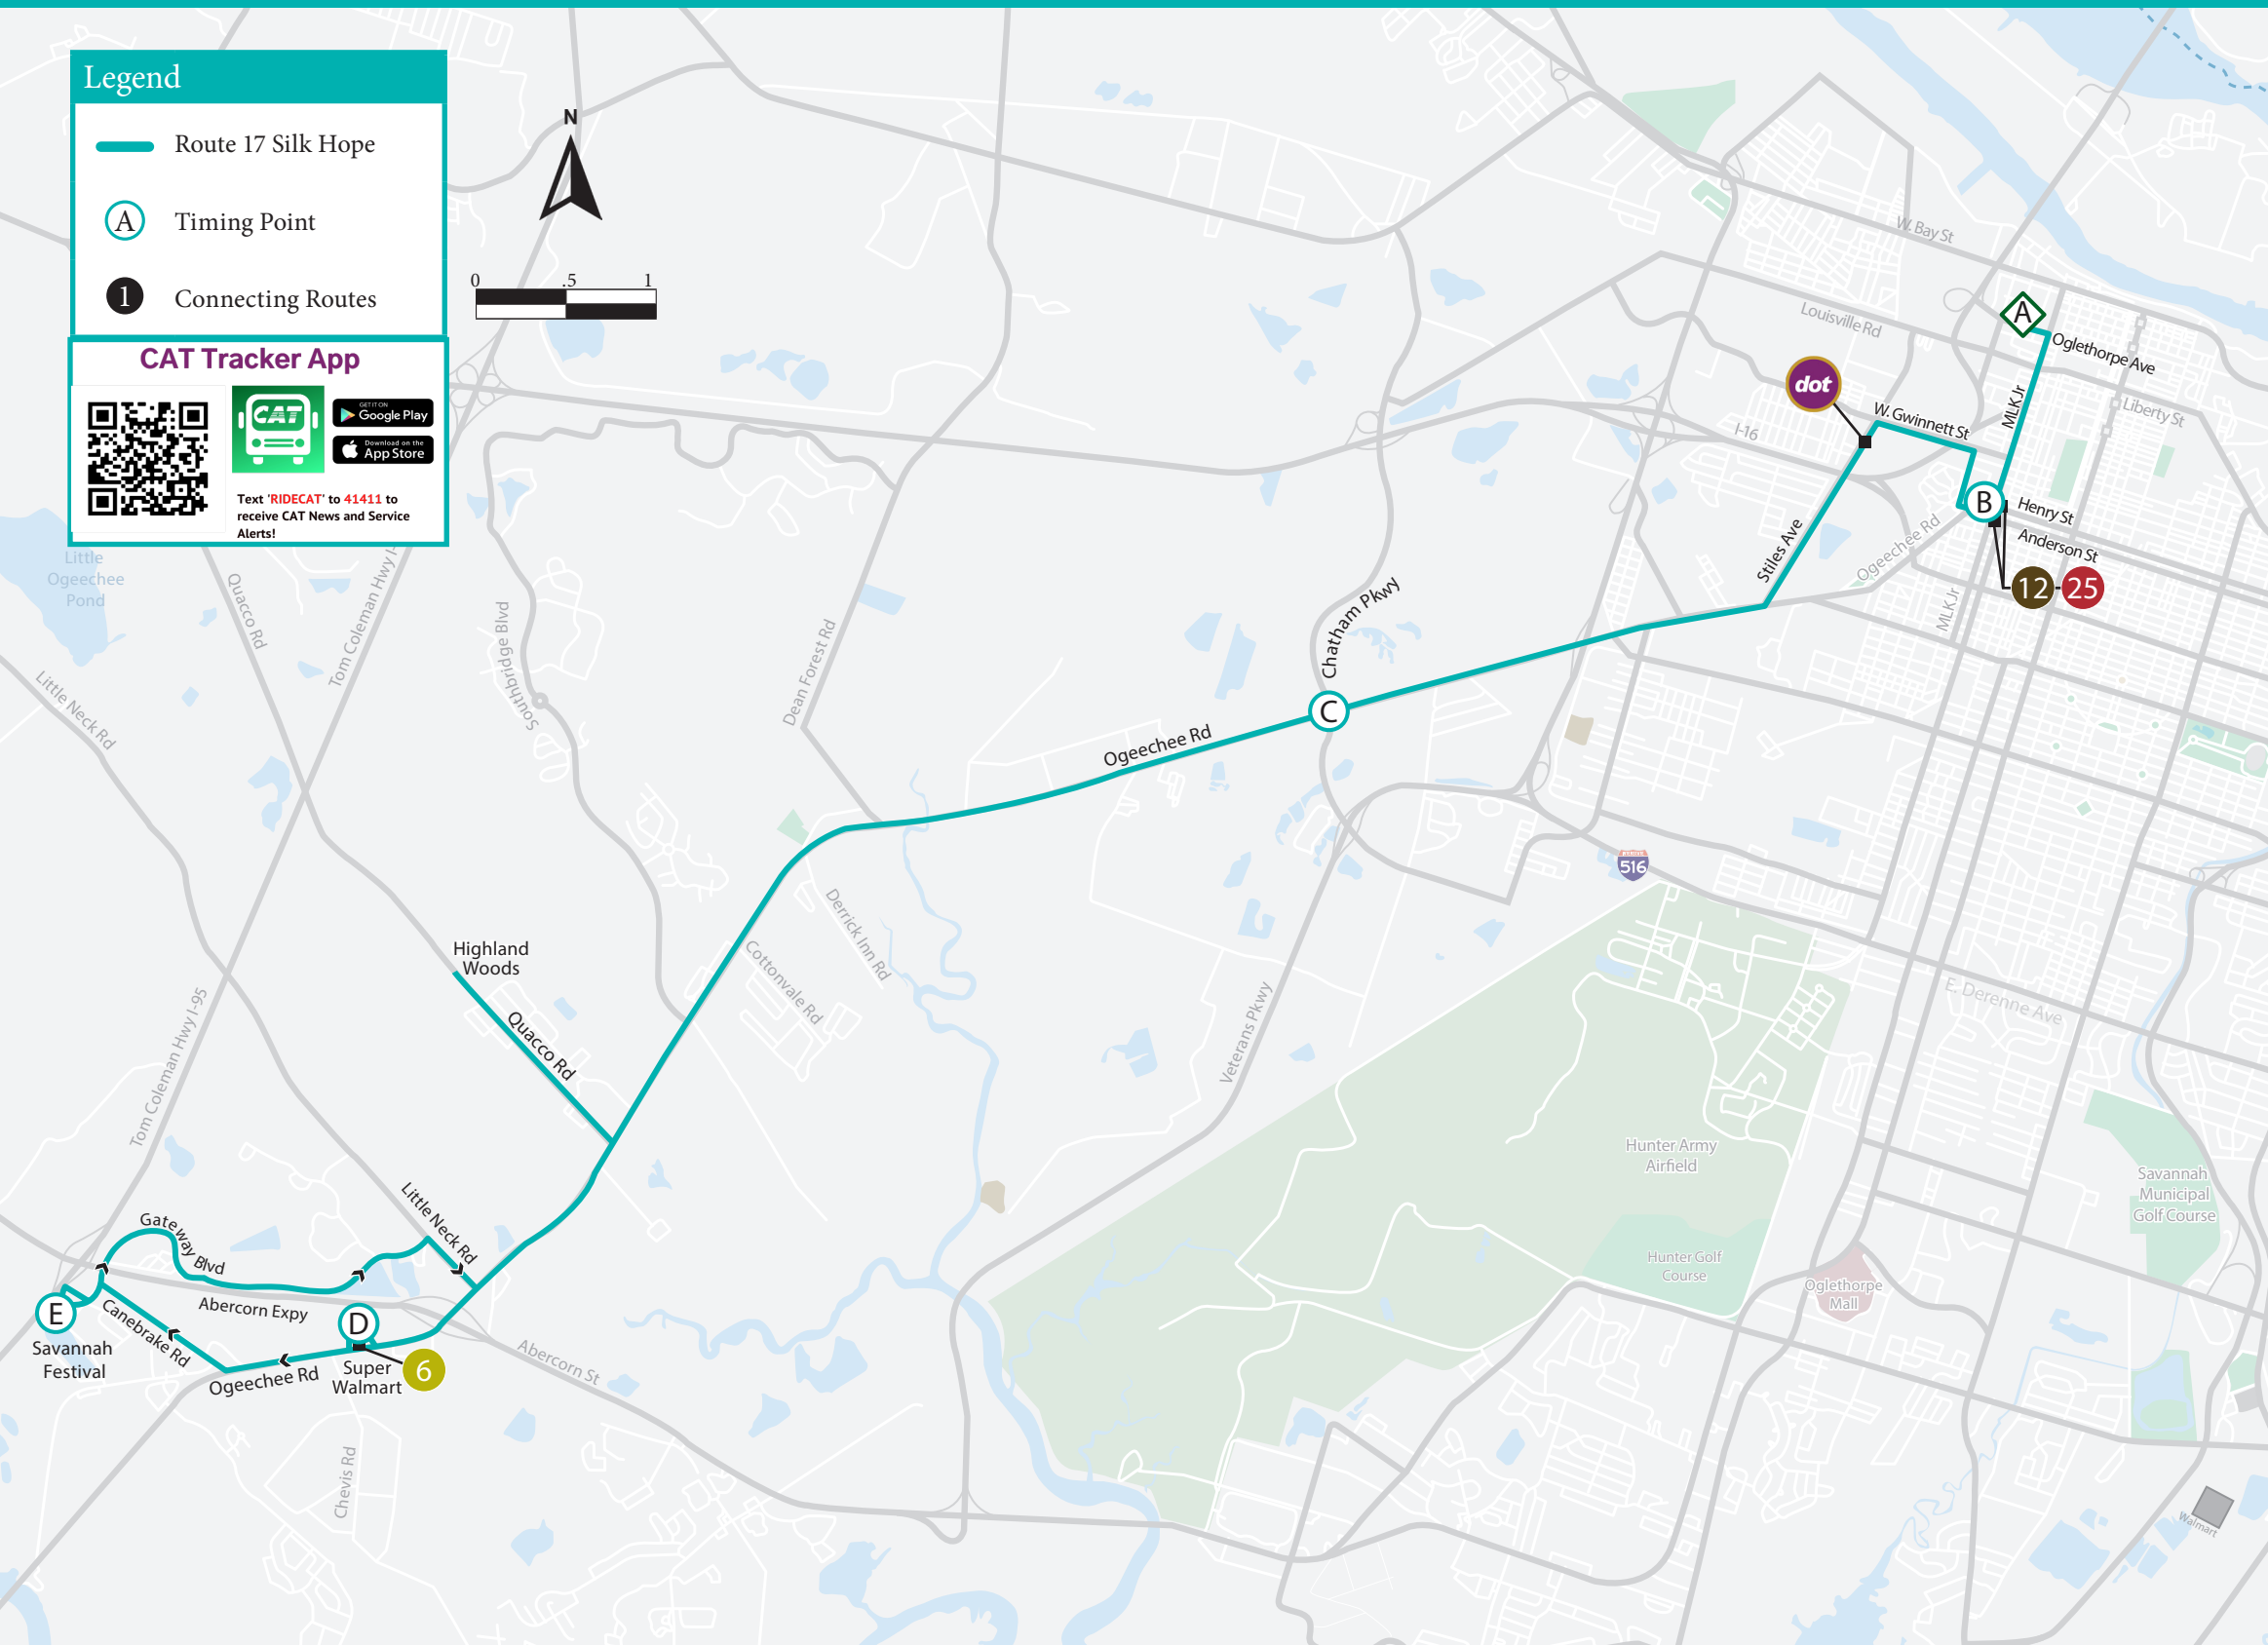

CAT | Always on the move!

912-233-5767
catchacat.org
 Effective: November 20, 2023

CHATHAM AREA TRANSIT

Legend

- Route 17 Silk Hope
- Timing Point
- Connecting Routes

CAT Tracker App

Text "RIDECAT" to 41411 to receive CAT News and Service Alerts!

Joe Murray Rivers, Jr. Intermodal Transit Center	MLK & Henry	Ogeechee & Chatham Parkway	Super Walmart on Highway 17
A	B	C	D
6:00 AM	6:07	6:25	6:47
7:00	7:07	7:25	7:47
8:00	8:07	8:25	8:47
9:00	9:07	9:25	9:47
10:00	10:07	10:25	10:47
11:00	11:07	11:25	11:47
12:00 PM	12:07	12:25	12:47
1:00	1:07	1:25	1:47
2:00	2:07	2:25	2:47
3:00	3:07	3:25	3:47
4:00	4:07	4:25	4:47
5:00	5:07	5:25	5:47
6:00	6:07	6:25	6:47
7:00	7:07	7:25	7:47
9:00	9:07	9:25	9:47

Super Walmart on Highway 17	Savannah Festival	Ogeechee & Chatham Parkway	MLK & Henry	Joe Murray Rivers, Jr. Intermodal Transit Center
E	D	C	B	A
5:54 AM	6:00	6:31	6:48	6:53
6:54	7:00	7:31	7:48	7:53
7:54	8:00	8:31	8:48	8:53
8:54	9:00	9:31	9:48	9:53
9:54	10:00	10:31	10:48	10:53
10:54	11:00	11:31	11:48	11:53
11:54	12:00 PM	12:31	12:48	12:53
12:54	1:00	1:31	1:48	1:53
1:54	2:00	2:31	2:48	2:53
2:54	3:00	3:31	3:48	3:53
3:54	4:00	4:31	4:48	4:53
4:54	5:00	5:31	5:48	5:53
5:54	6:00	6:31	6:48	6:53
6:54	7:00	7:31	7:48	7:53
7:54	8:00	8:31	8:48	8:53