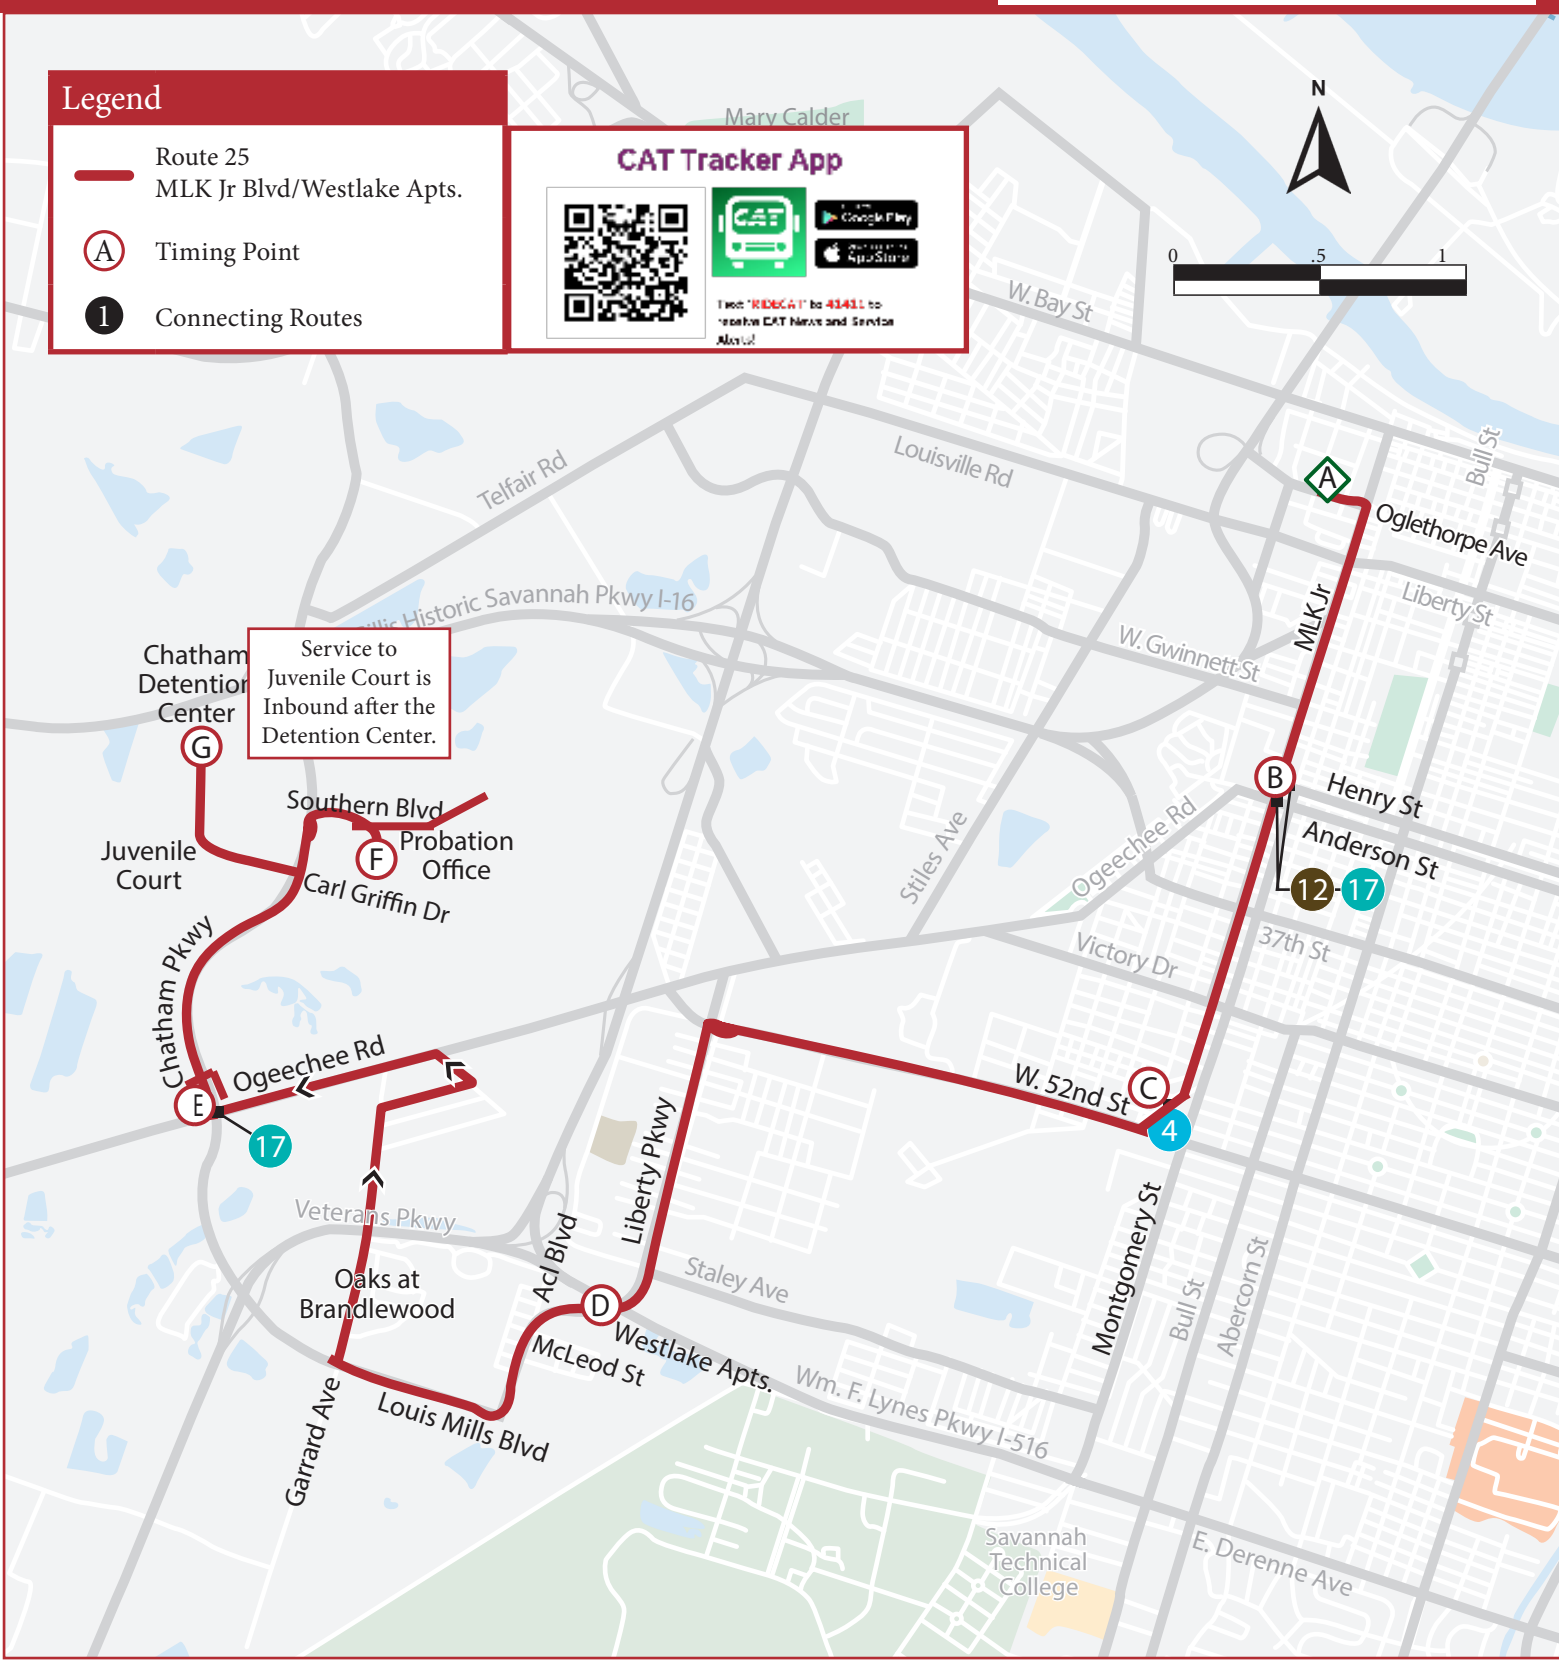

Route 25 MLK Jr Blvd/Westlake Apts.

Downtown to Chatham Pkwy – Monday-Friday

	Joe Murray Rivers, Jr. Intermodal Transit Center	MLK & Henry	MLK & Exchange	Westlake Apartments	Ogeechee & Chatham Parkway	SouthEast Corrections
	A	B	C	D	E	F
5:30AM		5:36	5:43	5:52	6:02	6:07
6:00		6:06	6:13	6:22	6:32	6:37
6:30		6:36	6:43	6:52	7:02	7:07
7:00		7:06	7:13	7:22	7:32	7:37
7:30		7:36	7:43	7:52	8:02	8:07
8:00		8:06	8:13	8:22	8:32	8:37
8:30		8:36	8:43	8:52	9:02	9:07
9:00		9:06	9:13	9:22	9:32	9:37
9:30		9:36	9:43	9:52	10:02	10:07
10:00		10:06	10:13	10:22	10:32	10:37
10:30		10:36	10:43	10:52	11:02	11:07
11:00		11:06	11:13	11:22	11:32	11:37
11:30		11:36	11:43	11:52	12:02	12:07
12:00 PM		12:06	12:13	12:22	12:32	12:37
12:30		12:36	12:43	12:52	1:02	1:07
1:00		1:06	1:13	1:22	1:32	1:37
1:30		1:36	1:43	1:52	2:02	2:07
2:00		2:06	2:13	2:22	2:32	2:37
2:30		2:36	2:43	2:52	3:02	3:07
3:00		3:06	3:13	3:22	3:32	3:37
3:30		3:36	3:43	3:52	4:02	4:07
4:00		4:06	4:13	4:22	4:32	4:37
4:30		4:36	4:43	4:52	5:02	5:07
5:00		5:06	5:13	5:22	5:32	5:37
5:30		5:36	5:43	5:52	6:02	6:07
6:00		6:06	6:13	6:22	6:32	6:37
6:30		6:36	6:43	6:52	7:02	7:07
7:00		7:06	7:13	7:22	7:32	7:37
7:30		7:36	7:43	7:52	8:02	8:07
8:00		8:06	8:13	8:22	8:32	8:37
8:30		8:36	8:43	8:52	9:02	9:07

Chatham Pkwy to Downtown – Monday-Friday

	SouthEast Corrections	Detention Center/ Juvenile Court	Ogeechee & Chatham Parkway	Westlake Apartments	MLK & Exchange	MLK & Henry	Joe Murray Rivers, Jr. Intermodal Transit Center
	G	F	E	D	C	B	A
				5:06AM	5:14	5:21	5:27
5:15	5:19	5:24	5:31	5:41	5:48	5:54	
5:45	5:49	5:54	6:01	6:11	6:18	6:24	
6:15	6:19	6:24	6:31	6:41	6:48	6:54	
6:45	6:49	6:54	7:01	7:11	7:18	7:24	
7:15	7:19	7:24	7:31	7:41	7:48	7:54	
7:45	7:49	7:54	8:01	8:11	8:18	8:24	
8:15	8:19	8:24	8:31	8:41	8:48	8:54	
8:45	8:49	8:54	9:01	9:11	9:18	9:24	
9:15	9:19	9:24	9:31	9:41	9:48	9:54	
9:45	9:49	9:54	10:01	10:11	10:18	10:24	
10:15	10:19	10:24	10:31	10:41	10:48	10:54	
10:45	10:49	10:54	11:01	11:11	11:18	11:24	
11:15	11:19	11:24	11:31	11:41	11:48	11:54	
11:45	11:49	11:54	12:01 PM	12:11	12:18	12:24	
12:15	12:19	12:24	12:31	12:41	12:48	12:54	
12:45	12:49	12:54	1:01	1:11	1:18	1:24	
1:15	1:19	1:24	1:31	1:41	1:48	1:54	
1:45	1:49	1:54	2:01	2:11	2:18	2:24	
2:15	2:19	2:24	2:31	2:41	2:48	2:54	
2:45	2:49	2:54	3:01	3:11	3:18	3:24	
3:15	3:19	3:24	3:31	3:41	3:48	3:54	
3:45	3:49	3:54	4:01	4:11	4:18	4:24	
4:15	4:19	4:24	4:31	4:41	4:48	4:54	
4:45	4:49	4:54	5:01	5:11	5:18	5:24	
5:15	5:19	5:24	5:31	5:41	5:48	5:54	
5:45	5:49	5:54	6:01	6:11	6:18	6:24	
6:15	6:19	6:24	6:31	6:41	6:48	6:54	
6:45	6:49	6:54	7:01	7:11	7:18	7:24	
7:15	7:19	7:24	7:31	7:41	7:48	7:54	
7:45	7:49	7:54	8:01	8:11	8:18	8:24	
8:15	8:19	8:24	8:31	8:41	8:48	8:54	

Downtown to Chatham Pkwy – Saturday